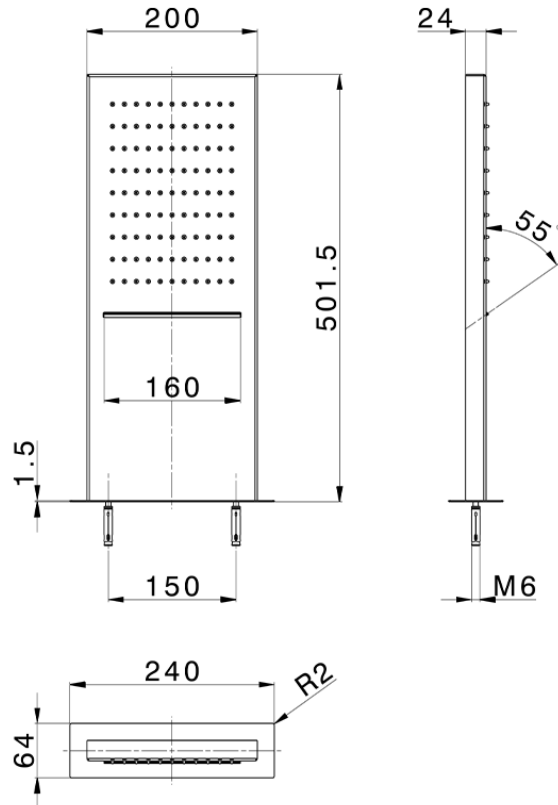

Rectangular wall-mounted showerhead ZEN_ZS122070

ZS122070

<https://en.huberitalia.com/rectangular-wall-mounted-showerhead-zen-zs122070>

2026-06-13