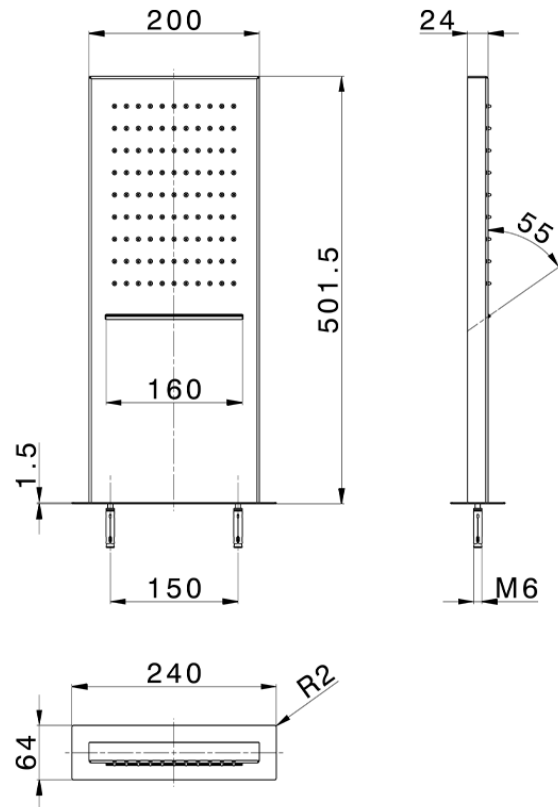

Rectangular wall-mounted showerhead ZEN_ZS122070

ZS122070

<https://en.huberitalia.com/rectangular-wall-mounted-showerhead-zen-zs122070>

2026-04-08