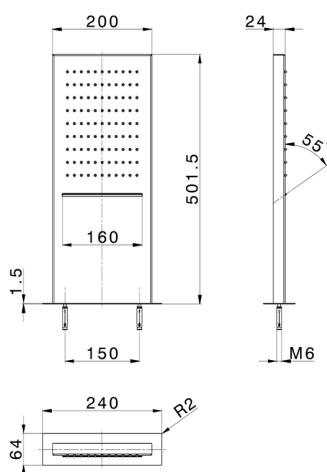

Rectangular wall-mounted showerhead ZEN_ZS122070

MODEL **ZS122070**

Rectangular wall-mounted showerhead, rain, waterfall functions, Stainless Steel AISI 304

AVAILABLE FINISHINGS

- **D1** D1 Brushed Inox
- **40** 40 Matt Black
- **4Q** 4Q Matt White
- **D2** D2 Polished Inox

CHARACTERISTICS

2026-05-15