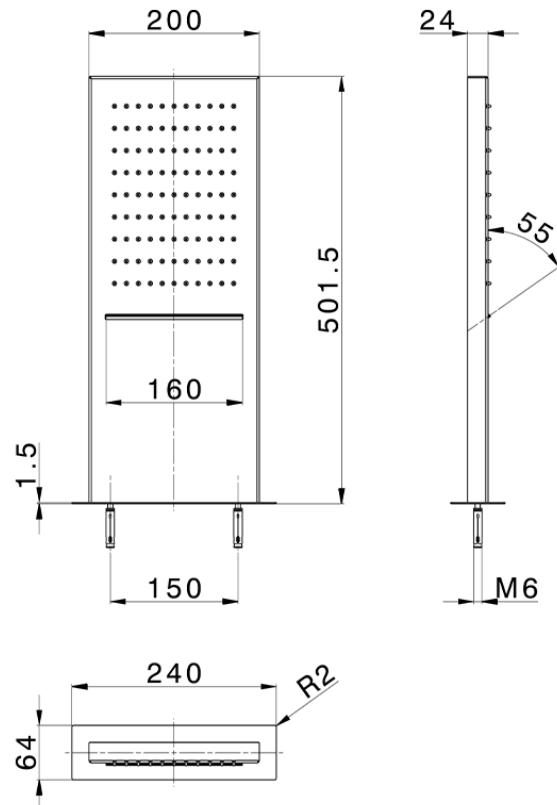

## Rectangular wall-mounted showerhead ZEN\_ZS122070

ZS122070

<https://en.huberitalia.com/rectangular-wall-mounted-showerhead-zen-zs122070>

2026-04-07