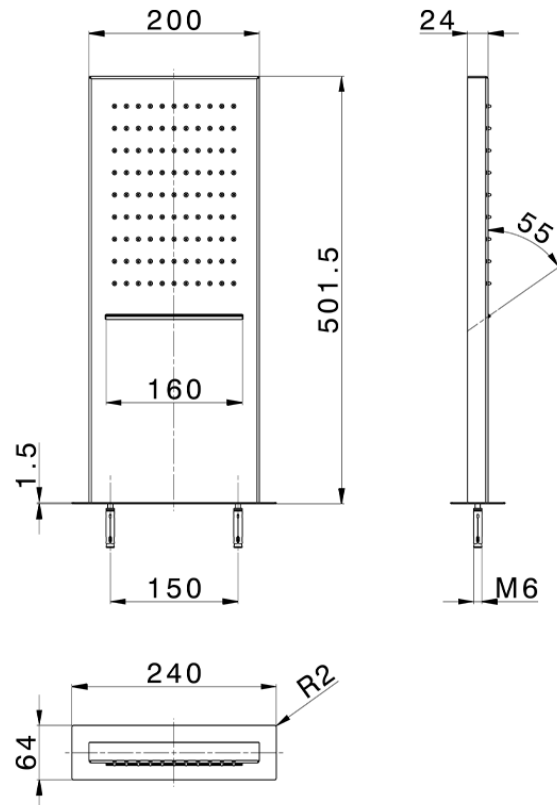

Rectangular wall-mounted showerhead ZEN_ZS122070

ZS122070

<https://en.huberitalia.com/rectangular-wall-mounted-showerhead-zen-zs122070>

2026-02-24