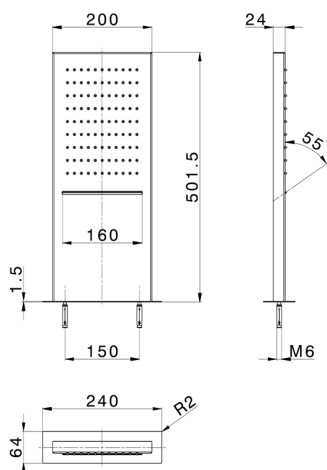

Rectangular wall-mounted showerhead ZEN_ZS122070

MODEL **ZS122070**

Rectangular wall-mounted showerhead, rain, waterfall functions, Stainless Steel AISI 304

AVAILABLE FINISHINGS

- **D1** D1 Brushed Inox
- **40** 40 Matt Black
- **4Q** 4Q Matt White
- **D2** D2 Polished Inox

CHARACTERISTICS

2026-06-06