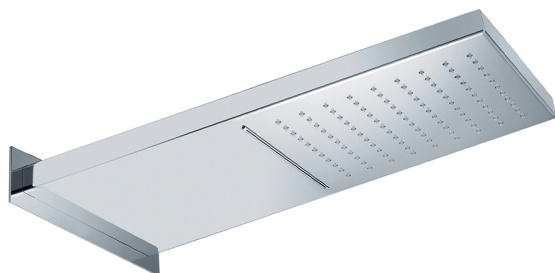

Rectangular wall-mounted showerhead ZEN_ZS122070

MODEL **ZS122070**

Rectangular wall-mounted showerhead, rain, waterfall functions, Stainless Steel AISI 304

AVAILABLE FINISHINGS

- **D1** D1 Brushed Inox
- **40** 40 Matt Black
- **4Q** 4Q Matt White
- **D2** D2 Polished Inox

CHARACTERISTICS

2026-06-06