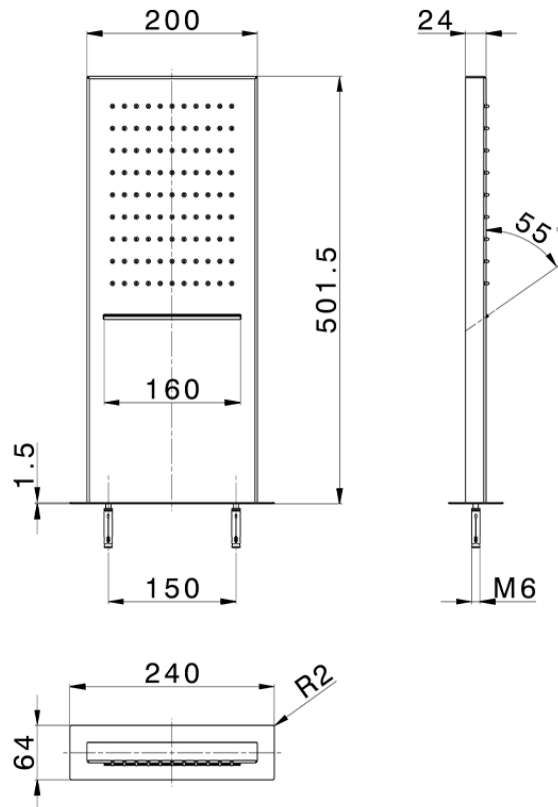

Rectangular wall-mounted showerhead ZEN_ZS122070

ZS122070

<https://en.huberitalia.com/rectangular-wall-mounted-showerhead-zen-zs122070>

2026-06-06