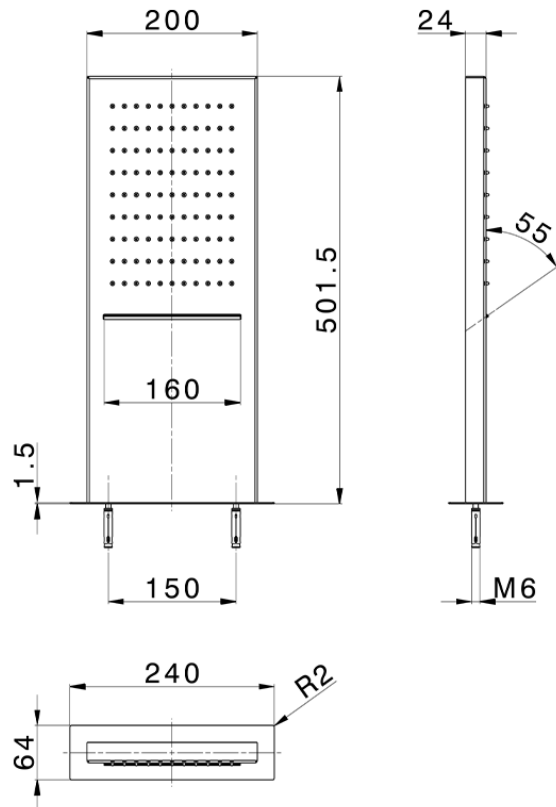

Rectangular wall-mounted showerhead ZEN_ZS122070

ZS122070

<https://en.huberitalia.com/rectangular-wall-mounted-showerhead-zen-zs122070>

2026-06-13