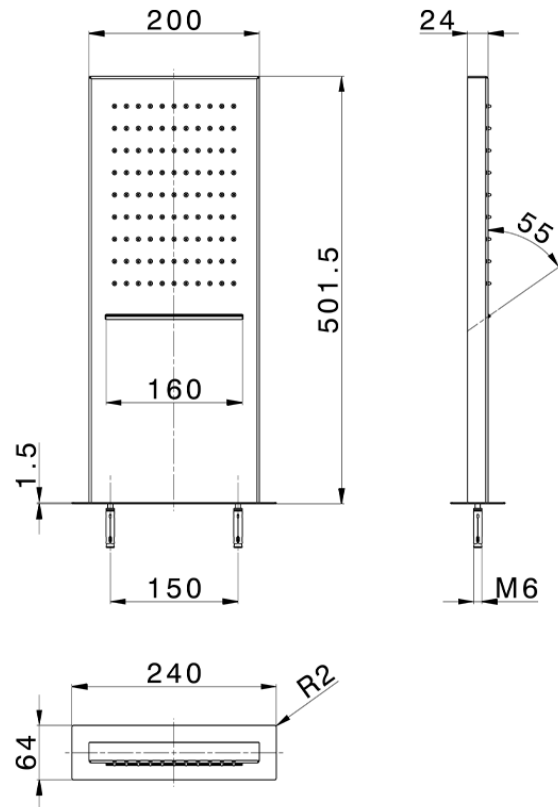

Rectangular wall-mounted showerhead ZEN_ZS122070

ZS122070

<https://en.huberitalia.com/rectangular-wall-mounted-showerhead-zen-zs122070>

2026-06-09