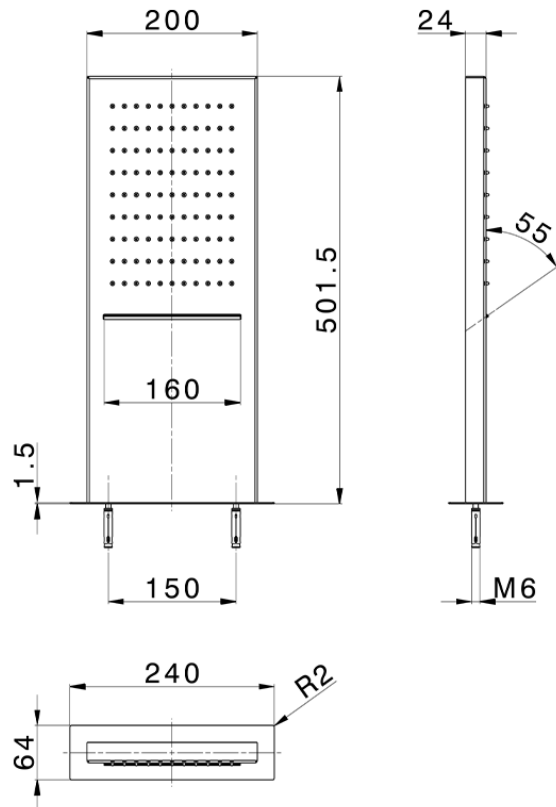

## Rectangular wall-mounted showerhead ZEN\_ZS122070

ZS122070

<https://en.huberitalia.com/rectangular-wall-mounted-showerhead-zen-zs122070>

2026-04-08