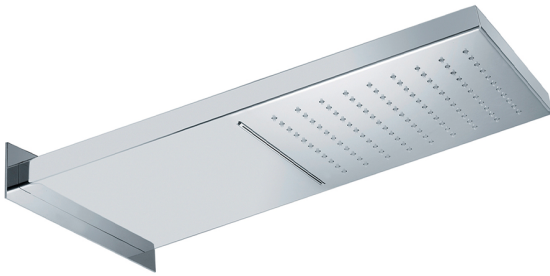

Rectangular wall-mounted showerhead ZEN_ZS122070

MODEL **ZS122070**

Rectangular wall-mounted showerhead, rain, waterfall functions, Stainless Steel AISI 304

AVAILABLE FINISHINGS

- **D1** D1 Brushed Inox
- **40** 40 Matt Black
- **4Q** 4Q Matt White
- **D2** D2 Polished Inox

CHARACTERISTICS

2026-05-15