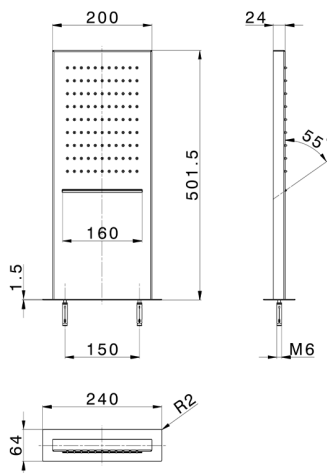

Rectangular wall-mounted showerhead ZEN_ZS122070

MODEL **ZS122070**

Rectangular wall-mounted showerhead, rain, waterfall functions, Stainless Steel AISI 304

AVAILABLE FINISHINGS

- **D1** D1 Brushed Inox
- **40** 40 Matt Black
- **4Q** 4Q Matt White
- **D2** D2 Polished Inox

CHARACTERISTICS

2026-05-15