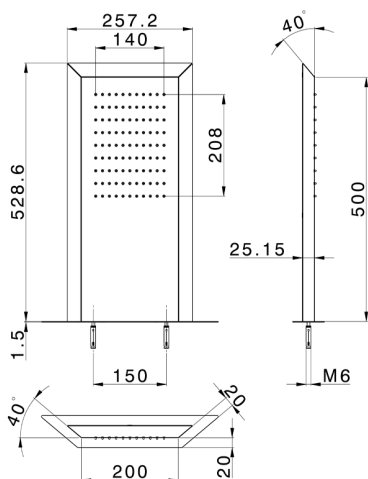

Trapezoidal wall-mounted showerhead ZEN_ZS122040

MODEL **ZS122040**

Trapezoidal wall-mounted showerhead, rain function, Stainless Steel AISI 304

AVAILABLE FINISHINGS

- **D1** D1 Brushed Inox
- **40** 40 Matt Black
- **4Q** 4Q Matt White
- **D2** D2 Polished Inox

CHARACTERISTICS

2026-04-06