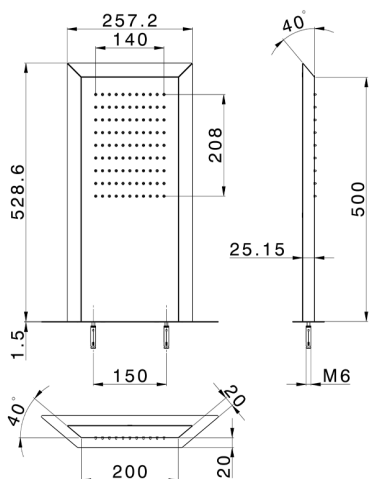

Trapezoidal wall-mounted showerhead ZEN_ZS122040

MODEL **ZS122040**

Trapezoidal wall-mounted showerhead, rain function, Stainless Steel AISI 304

AVAILABLE FINISHINGS

- **D1** D1 Brushed Inox
- **40** 40 Matt Black
- **4Q** 4Q Matt White
- **D2** D2 Polished Inox

CHARACTERISTICS

2026-04-06