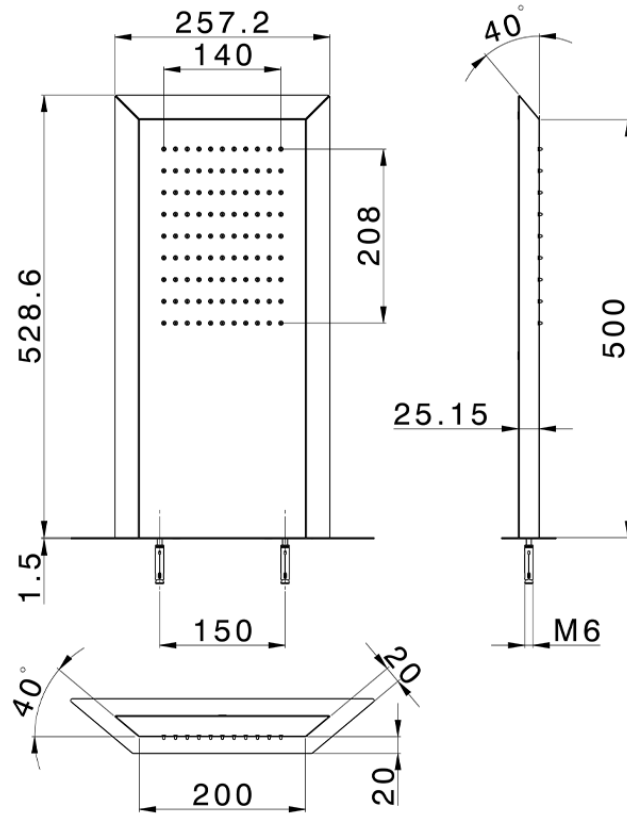

## Trapezoidal wall-mounted showerhead ZEN\_ZS122040

ZS122040

<https://en.huberitalia.com/trapezoidal-wall-mounted-showerhead-zen-zs122040>

2026-04-06