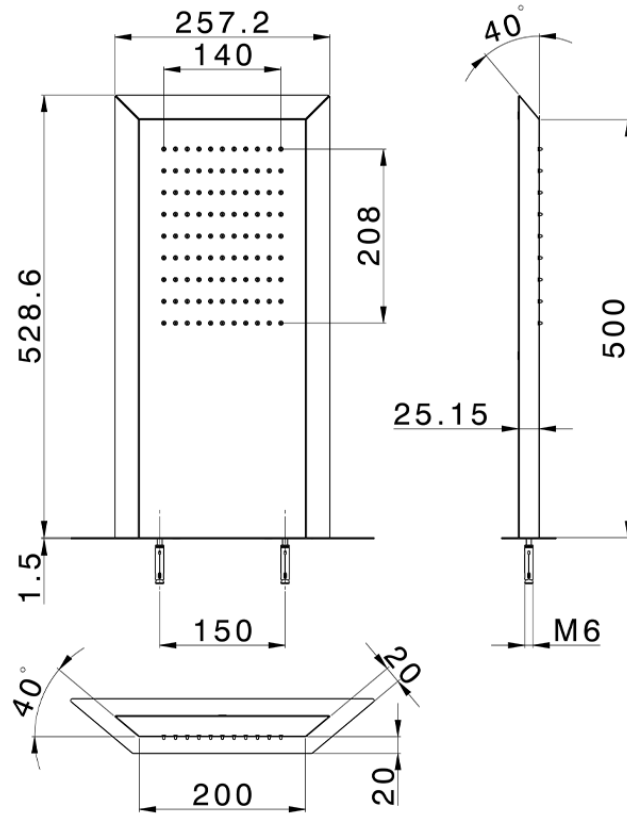

Trapezoidal wall-mounted showerhead ZEN_ZS122040

ZS122040

<https://en.huberitalia.com/trapezoidal-wall-mounted-showerhead-zen-zs122040>

2026-06-05