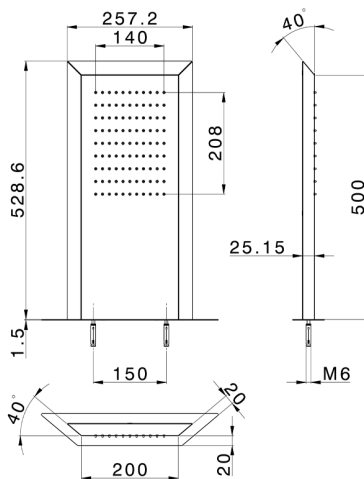

Trapezoidal wall-mounted showerhead ZEN_ZS122040

MODEL **ZS122040**

Trapezoidal wall-mounted showerhead, rain function, Stainless Steel AISI 304

AVAILABLE FINISHINGS

- **D1** D1 Brushed Inox
- **40** 40 Matt Black
- **4Q** 4Q Matt White
- **D2** D2 Polished Inox

CHARACTERISTICS

2026-04-05