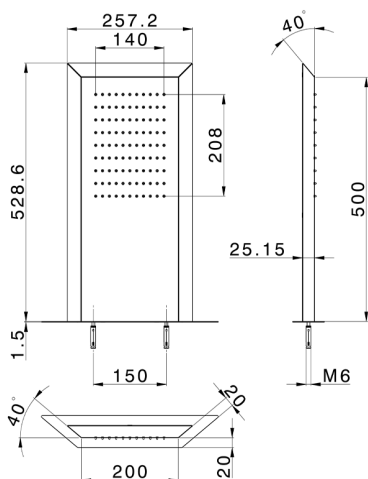

Trapezoidal wall-mounted showerhead ZEN_ZS122040

MODEL **ZS122040**

Trapezoidal wall-mounted showerhead, rain function, Stainless Steel AISI 304

AVAILABLE FINISHINGS

- **D1** D1 Brushed Inox
- **40** 40 Matt Black
- **4Q** 4Q Matt White
- **D2** D2 Polished Inox

CHARACTERISTICS

2026-06-06