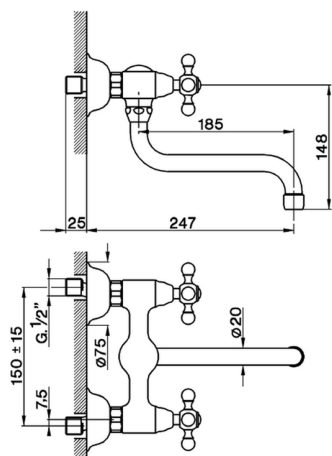

Exposed sink mixer KITCHEN_AC900400

MODEL **AC900400**

Exposed sink mixer, swivel spout

AVAILABLE FINISHINGS

-  **21** 21 Chrome
-  **26** 26 Old Copper
-  **27** 27 Old Bronze

CHARACTERISTICS

2024-12-22