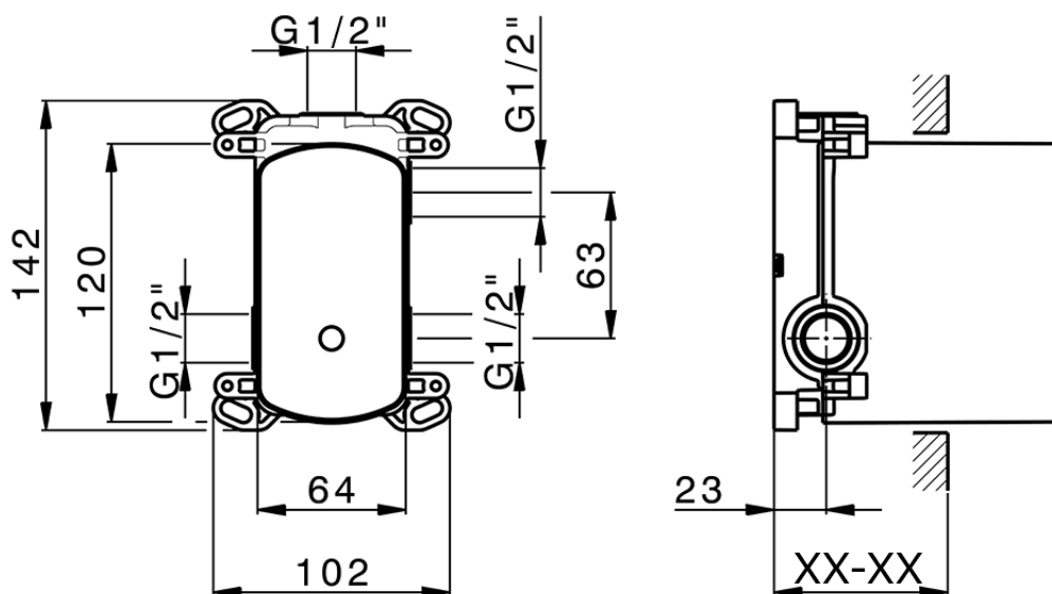

## Exposed part for concealed 2-outlet mixer TRATTO EVO\_TV002300

TV002300

<https://en.huberitalia.com/exposed-part-for-concealed-2-outlet-mixer-tratto-evo-tv002300>

Piastra/Plate/Plaque/Platte/Placa

2-3mm: XX 65-85

10mm: XX 60-80