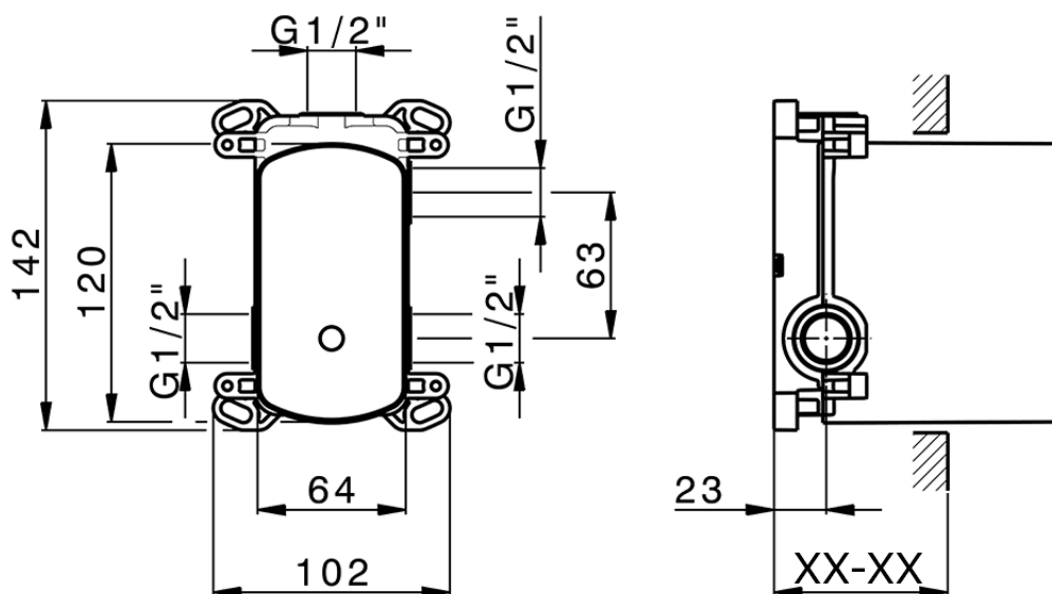

Exposed part for concealed 2-outlet mixer TRATTO EVO_TV002300

TV002300

<https://en.huberitalia.com/exposed-part-for-concealed-2-outlet-mixer-tratto-evo-tv002300>

Piastra/Plate/Plaque/Platte/Placa

2-3mm: XX 65-85

10mm: XX 60-80