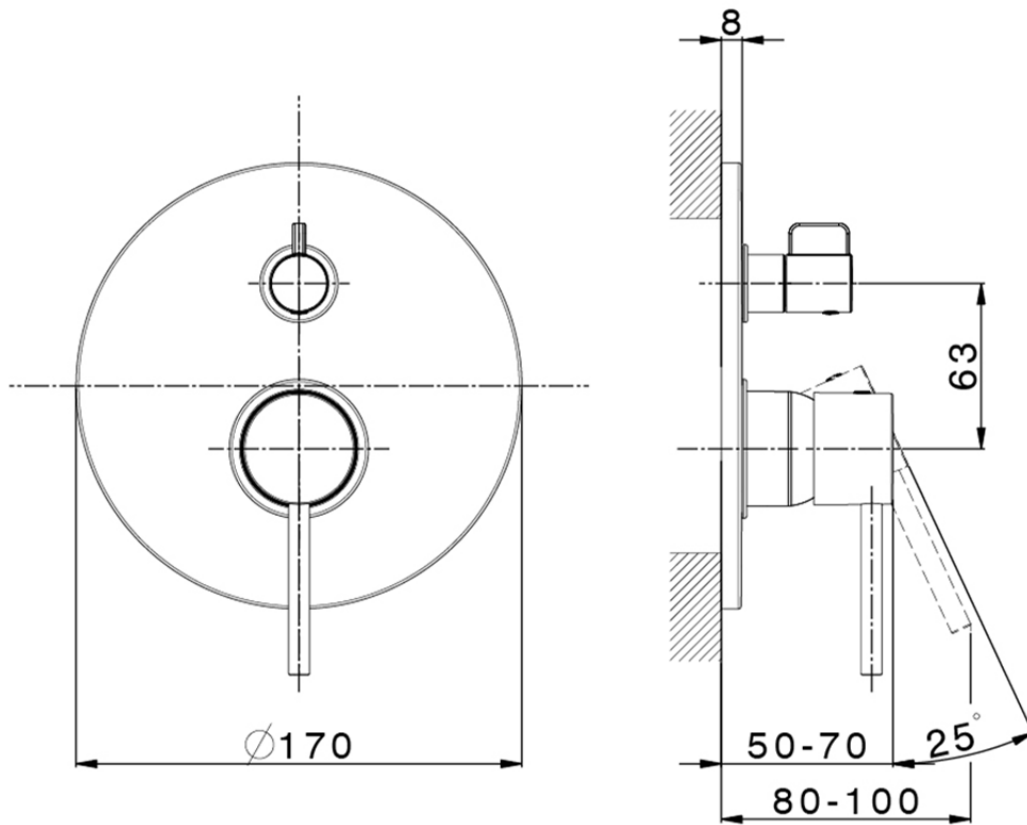

Exposed part for concealed 2-outlet mixer TRATTO EVO_TV002300

TV002300

<https://en.huberitalia.com/exposed-part-for-concealed-2-outlet-mixer-tratto-evo-tv002300>

Piastra/Plate/Plaque/Platte/Placa

2-3mm: XX 65-85

10mm: XX 60-80