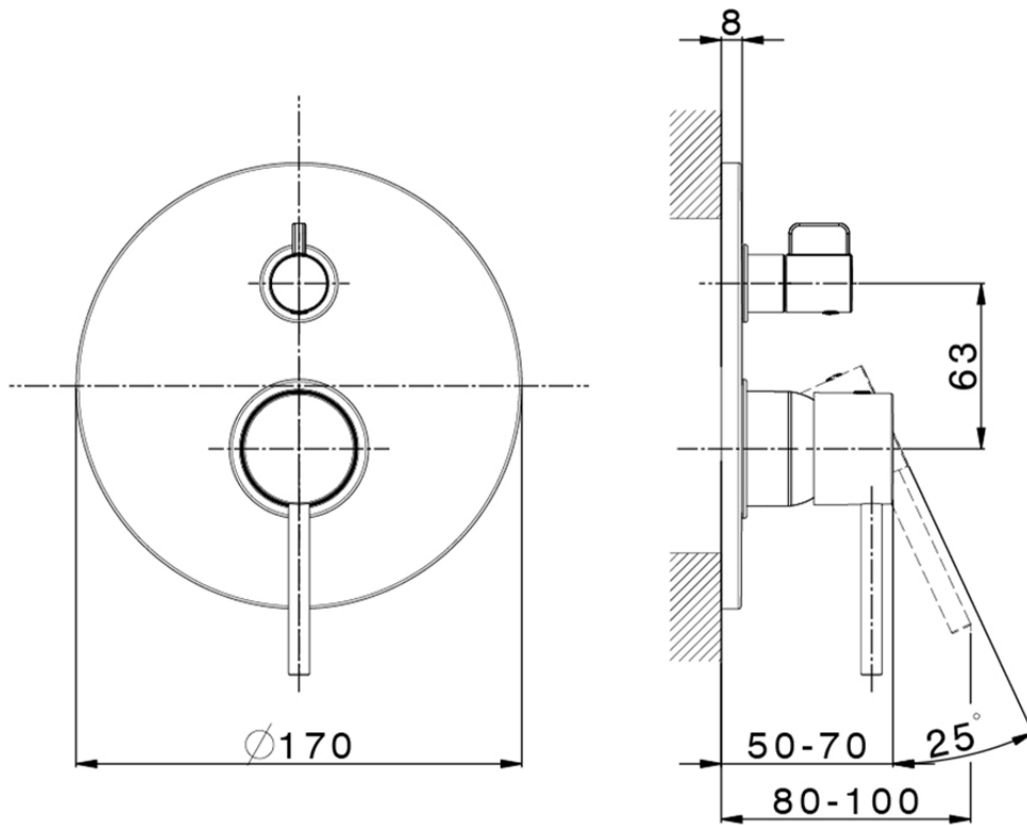

## Exposed part for concealed 2-outlet mixer TRATTO EVO\_TV002300

TV002300

<https://en.huberitalia.com/exposed-part-for-concealed-2-outlet-mixer-tratto-evo-tv002300>

Piastra/Plate/Plaque/Platte/Placa

2-3mm: XX 65-85

10mm: XX 60-80