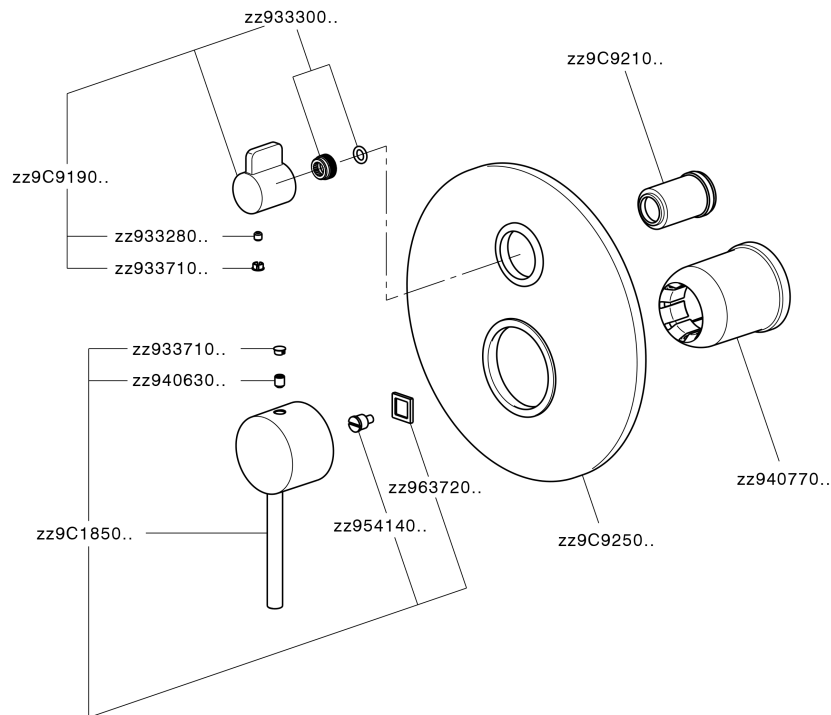

Exposed part for concealed 2-outlet mixer TRATTO EVO_TV002300

TV002300

<https://en.huberitalia.com/exposed-part-for-concealed-2-outlet-mixer-tratto-evo-tv002300>

Concealed single lever bath-shower mixer Easy-Box CONCEALED_ZB000230

ZB000230 <https://en.huberitalia.com/concealed-single-lever-bath-shower-mixer-easy-box-concealed-zb000230>

2024-11-21