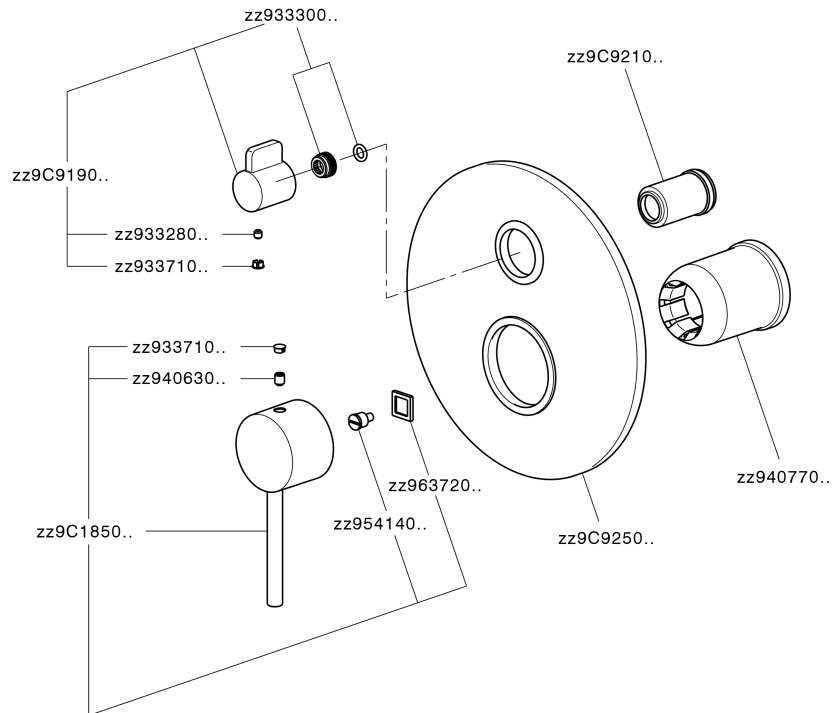

Exposed part for concealed 2-outlet mixer TRATTO EVO_TV002300

TV002300

<https://en.huberitalia.com/exposed-part-for-concealed-2-outlet-mixer-tratto-evo-tv002300>

Concealed single lever bath-shower mixer Easy-Box CONCEALED_ZB000230

ZB000230 <https://en.huberitalia.com/concealed-single-lever-bath-shower-mixer-easy-box-concealed-zb000230>

2024-11-14