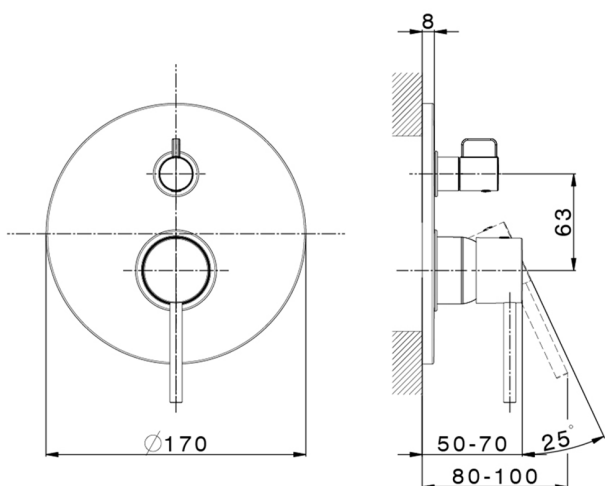

Exposed part for concealed 2-outlet mixer TRATTO EVO_TV002300

MODEL **TV002300**

Exposed part for concealed 2-outlet mixer, 2-Way rotating diverter, without concealed part, for item Easy-Box ZB000230

AVAILABLE FINISHINGS

CHARACTERISTICS

Installation **Concealed**

Required concealed parts **ZB000230**

Exposed part for concealed 2-outlet mixer TRATTO EVO_TV002300

TV002300

<https://en.huberitalia.com/exposed-part-for-concealed-2-outlet-mixer-tratto-evo-tv002300>

Concealed single lever bath-shower mixer Easy-Box CONCEALED_ZB000230

MODEL **ZB000230**

Concealed single lever bath-shower mixer Easy-Box, 2-Way rotating diverter, without trim kit, with protection guard box

AVAILABLE FINISHINGS

04 04 Without finishing

CHARACTERISTICS

Concealed **1**
 Cartridge Spare Parts **ZZ92909000**
35 mm Cartridge

Piastra/Plate/Plaque/Platte/Placa

2-3mm: XX 65-85

10mm: XX 60-80

2024-11-14