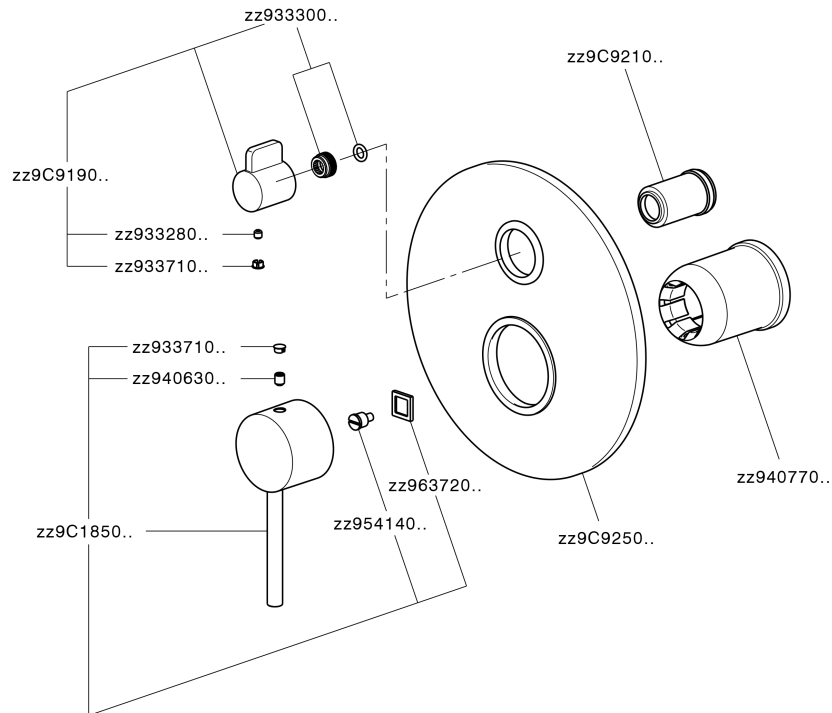

## Exposed part for concealed 2-outlet mixer TRATTO EVO\_TV002300

MODEL **TV002300**

Exposed part for concealed 2-outlet mixer, 2-Way rotating diverter, without concealed part, for item Easy-Box ZB000230

## Exposed part for concealed 2-outlet mixer TRATTO EVO\_TV002300

TV002300

<https://en.huberitalia.com/exposed-part-for-concealed-2-outlet-mixer-tratto-evo-tv002300>

## Concealed single lever bath-shower mixer Easy-Box CONCEALED\_ZB000230

MODEL **ZB000230**

Concealed single lever bath-shower mixer Easy-Box, 2-Way rotating diverter, without trim kit, with protection guard box

AVAILABLE FINISHINGS

**04** 04 Without finishing

CHARACTERISTICS

Concealed **1**  
 Cartridge Spare Parts **ZZ92909000**  
**35 mm Cartridge**

Piastra/Plate/Plaque/Platte/Placa

2-3mm: XX 65-85

10mm: XX 60-80