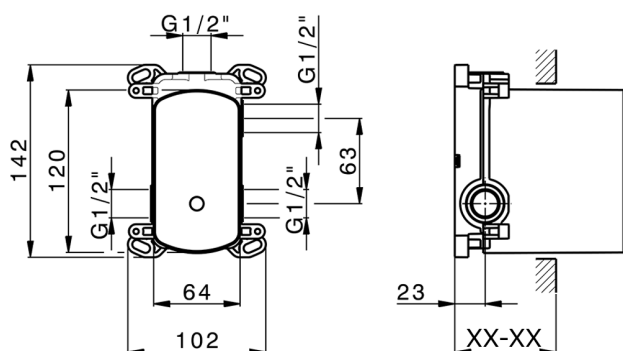

Concealed single lever bath-shower mixer Easy-Box CONCEALED_ZB000230

MODEL **ZB000230**

Concealed single lever bath-shower mixer Easy-Box, 2-Way rotating diverter, without trim kit, with protection guard box

AVAILABLE FINISHINGS

04 04 Without finishing

CHARACTERISTICS

Concealed **1**
 Cartridge Spare Parts **ZZ92909000**
35 mm Cartridge

Piastra/Plate/Plaque/Platte/Placa

2-3mm: XX 65-85

10mm: XX 60-80

2024-11-14