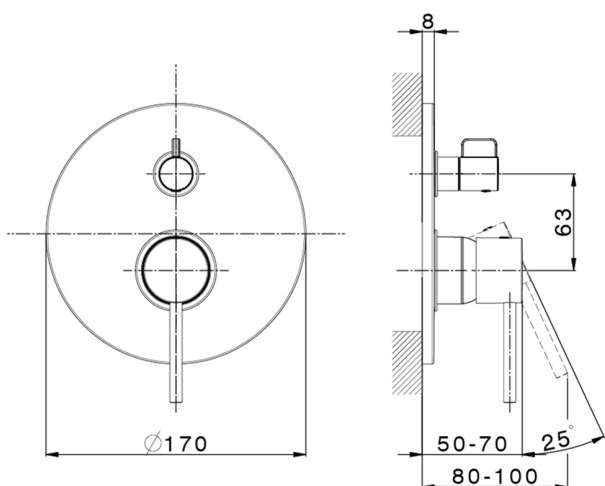

Exposed part for concealed 2-outlet mixer TRATTO EVO_TV002300

MODEL **TV002300**

Exposed part for concealed 2-outlet mixer, 2-Way rotating diverter, without concealed part, for item Easy-Box ZB000230

AVAILABLE FINISHINGS

CHARACTERISTICS

Installation **Concealed**

Required concealed parts **ZB000230**