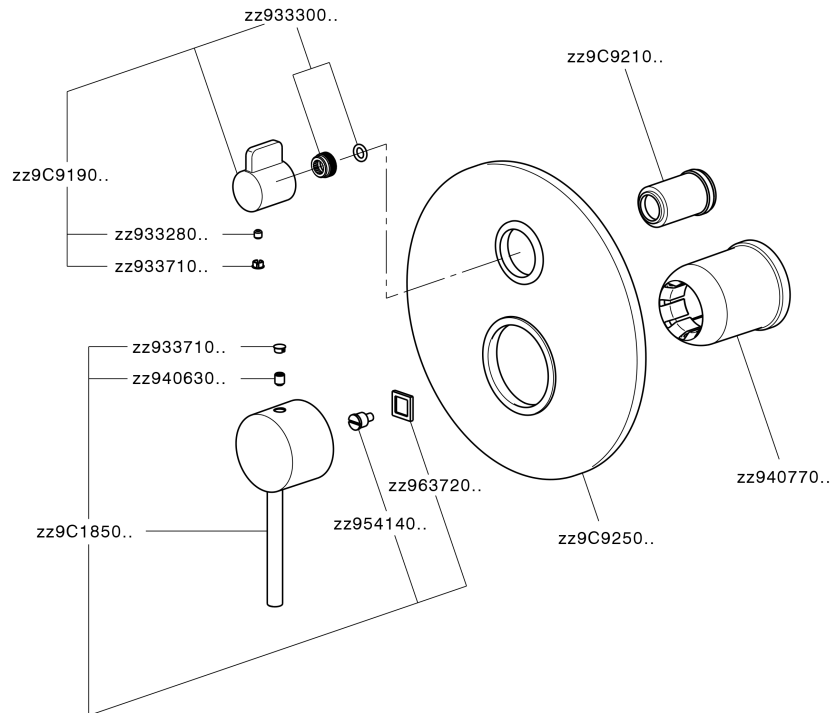

Exposed part for concealed 2-outlet mixer TRATTO EVO_TV002300

MODEL **TV002300**

Exposed part for concealed 2-outlet mixer, 2-Way rotating diverter, without concealed part, for item Easy-Box ZB000230

AVAILABLE FINISHINGS

CHARACTERISTICS

Installation **Concealed**

Required concealed parts **ZB000230**

Exposed part for concealed 2-outlet mixer TRATTO EVO_TV002300

TV002300

<https://en.huberitalia.com/exposed-part-for-concealed-2-outlet-mixer-tratto-evo-tv002300>

Concealed single lever bath-shower mixer Easy-Box CONCEALED_ZB000230

MODEL **ZB000230**

Concealed single lever bath-shower mixer Easy-Box, 2-Way rotating diverter, without trim kit, with protection guard box

AVAILABLE FINISHINGS

04 04 Without finishing

CHARACTERISTICS

Concealed **1**
 Cartridge Spare Parts **ZZ92909000**
35 mm Cartridge

Piastra/Plate/Plaque/Platte/Placa

2-3mm: XX 65-85

10mm: XX 60-80

2024-11-14