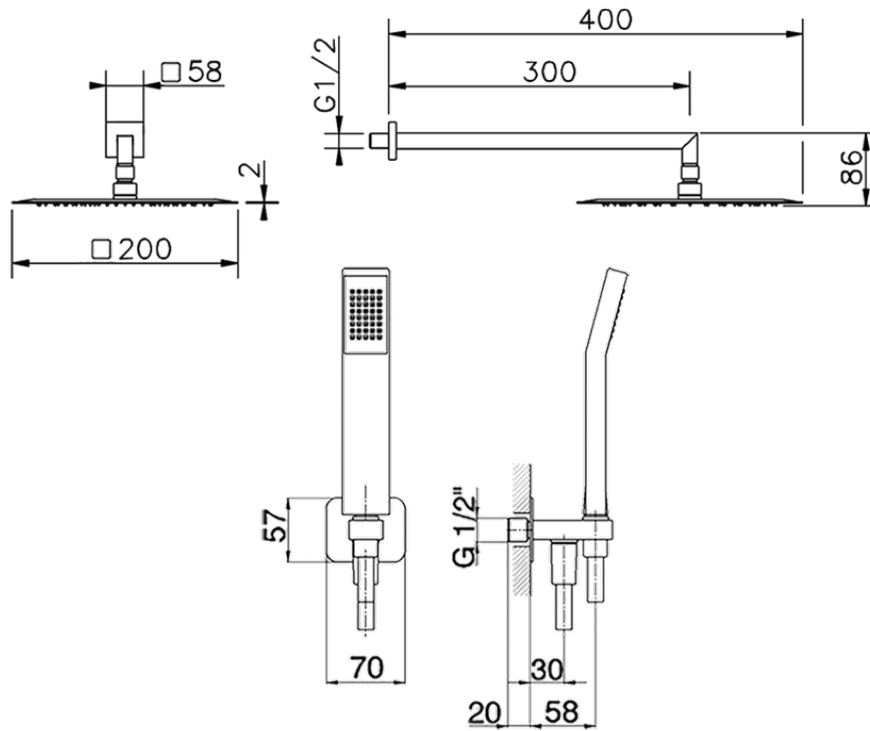

Arm and Shower Set with wall elbow integrated SHOWER_SS0K0040

SS0K0040

<https://en.huberitalia.com/arm-and-shower-set-with-wall-elbow-integrated-shower-ss0k0040>

2026-06-13