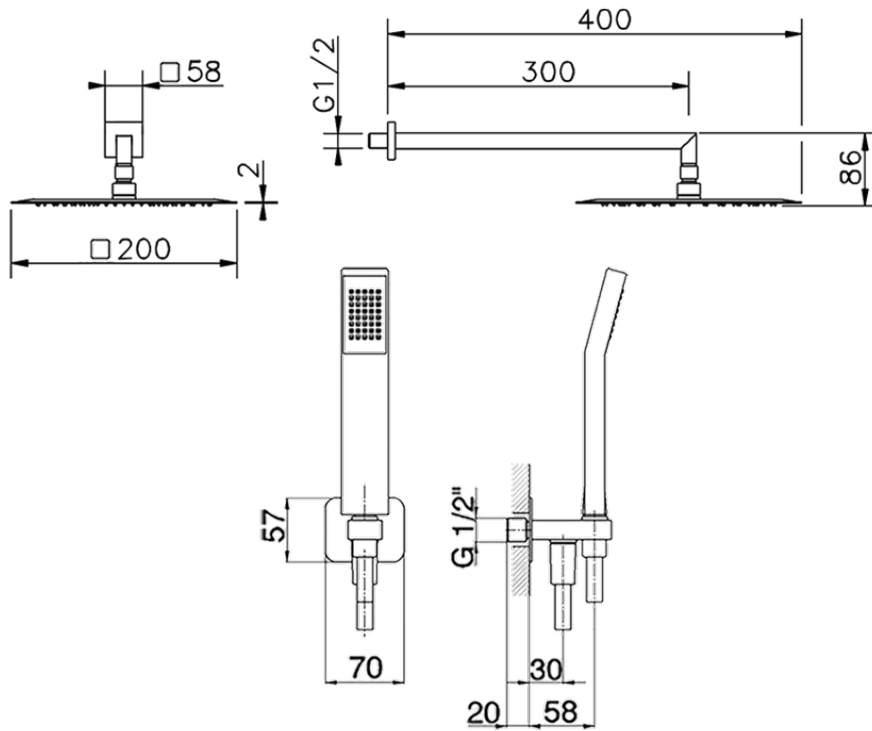

Arm and Shower Set with wall elbow integrated SHOWER_SS0K0040

SS0K0040

<https://en.huberitalia.com/arm-and-shower-set-with-wall-elbow-integrated-shower-ss0k0040>

2026-04-05