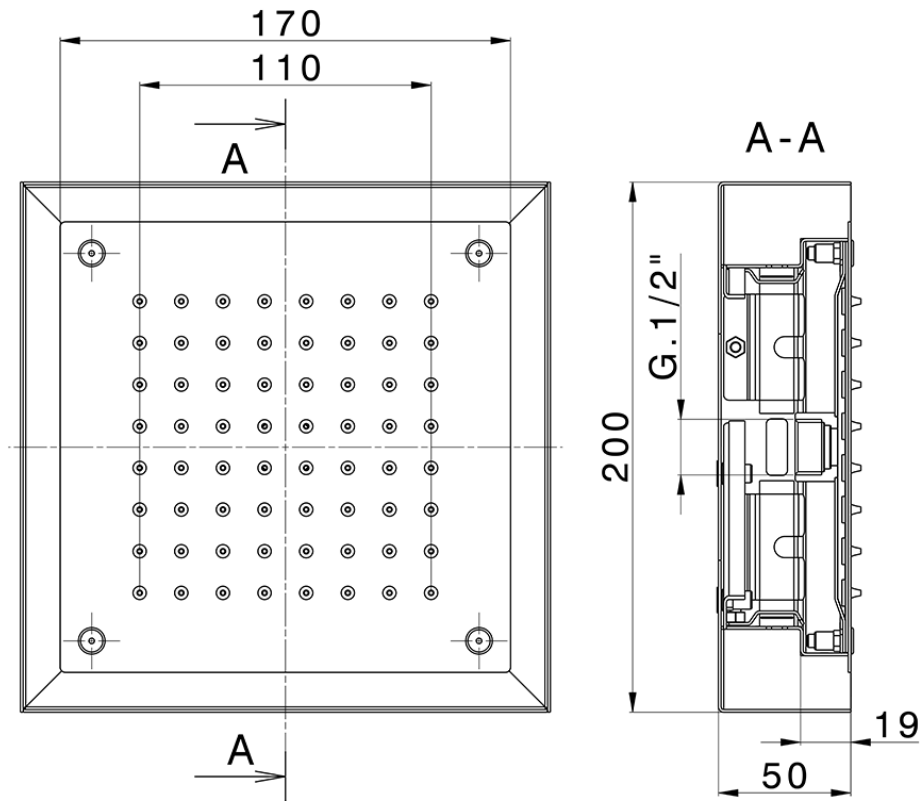

200x200 mm Chromotherapy Ceiling showerhead ZEN_ZS1C0240

ZS1C0240

<https://en.huberitalia.com/200x200-mm-chromotherapy-ceiling-showerhead-zen-zs1c0240>

2026-04-07