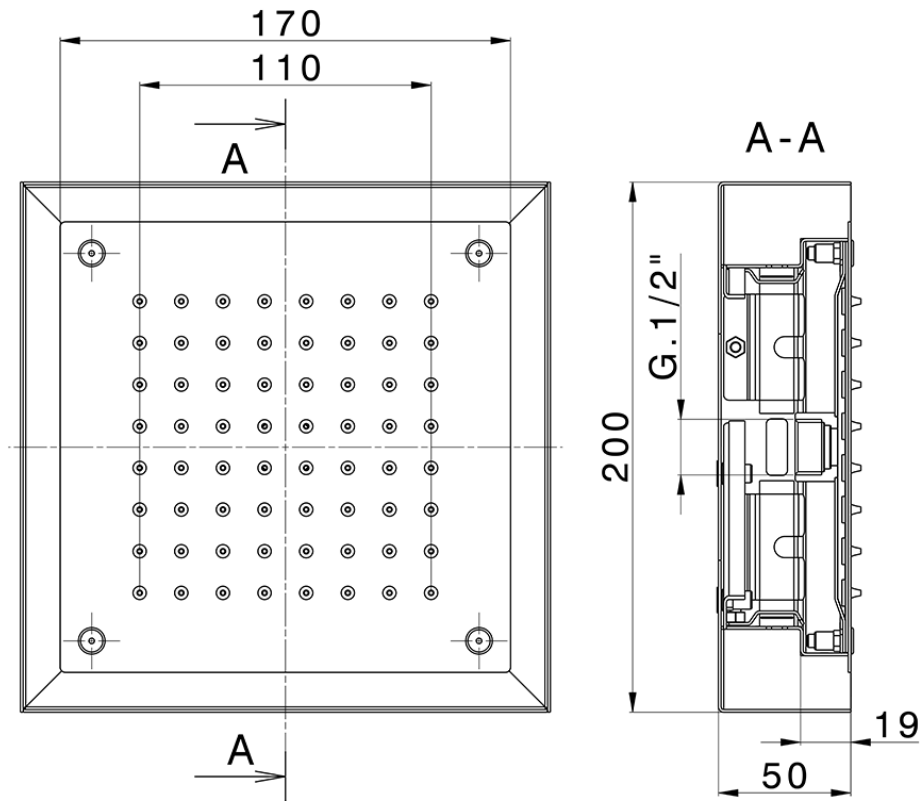

200x200 mm Chromotherapy Ceiling showerhead ZEN_ZS1C0240

ZS1C0240

<https://en.huberitalia.com/200x200-mm-chromotherapy-ceiling-showerhead-zen-zs1c0240>

2026-06-13