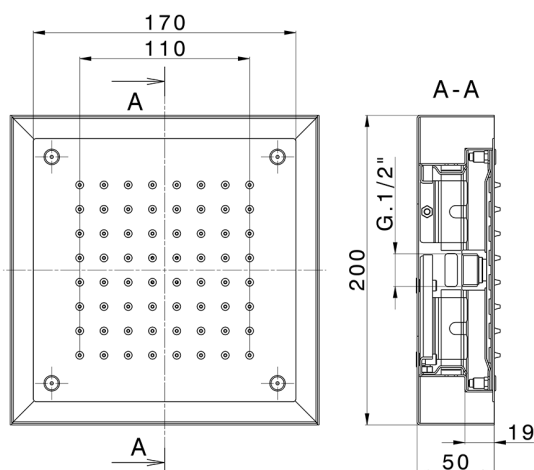

## 200x200 mm Chromotherapy Ceiling showerhead ZEN\_ZS1C0240

MODEL **ZS1C0240**

200x200 mm Chromotherapy Ceiling showerhead, with white cover, rain, chromotherapy functions, control unit and wireless control included, Stainless Steel AISI 304