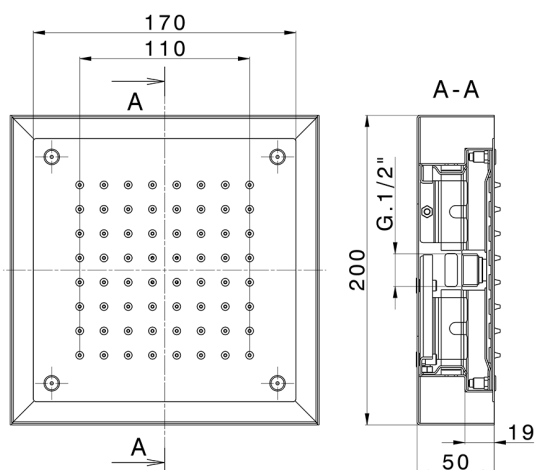

## 200x200 mm Chromotherapy Ceiling showerhead ZEN\_ZS1C0240

MODEL **ZS1C0240**

200x200 mm Chromotherapy Ceiling showerhead, with white cover, rain, chromotherapy functions, control unit and wireless control included, Stainless Steel AISI 304