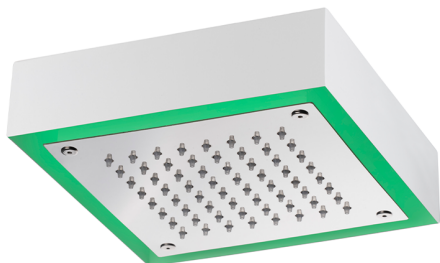

## 200x200 mm Chromotherapy Ceiling showerhead ZEN\_ZS1C0240

MODEL **ZS1C0240**

200x200 mm Chromotherapy Ceiling showerhead, with white cover, rain, chromotherapy functions, control unit and wireless control included, Stainless Steel AISI 304

### AVAILABLE FINISHINGS

-  **D1** D1 Brushed Inox
-  **40** 40 Matt Black
-  **4Q** 4Q Matt White
-  **D2** D2 Polished Inox