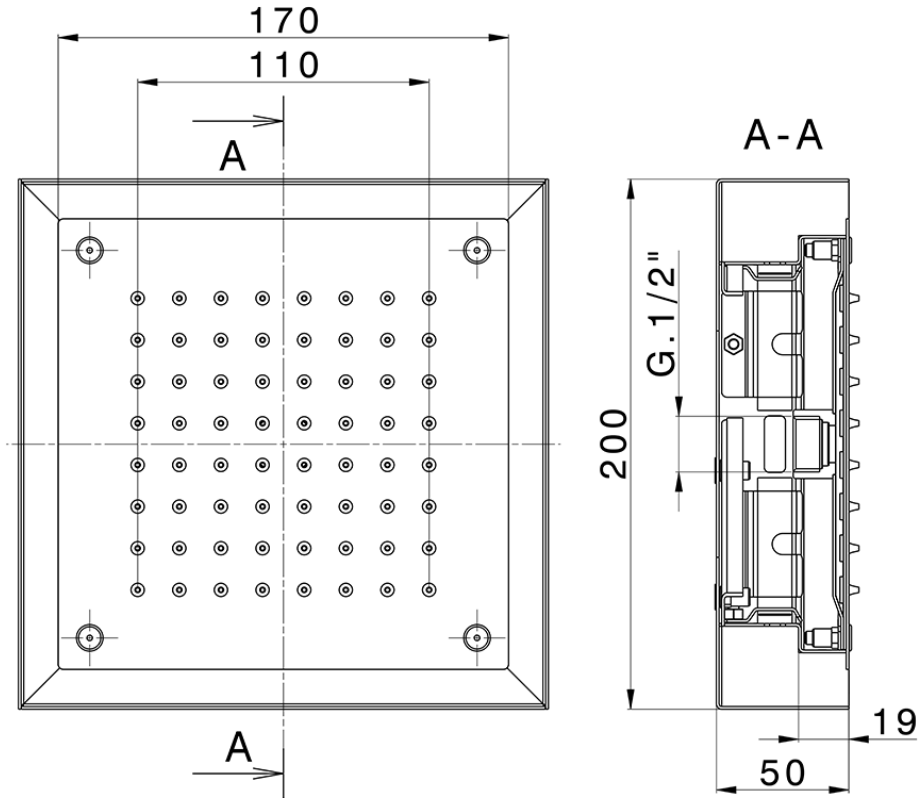

## 200x200 mm Chromotherapy Ceiling showerhead ZEN\_ZS1C0240

ZS1C0240

<https://en.huberitalia.com/200x200-mm-chromotherapy-ceiling-showerhead-zen-zs1c0240>

2026-05-16