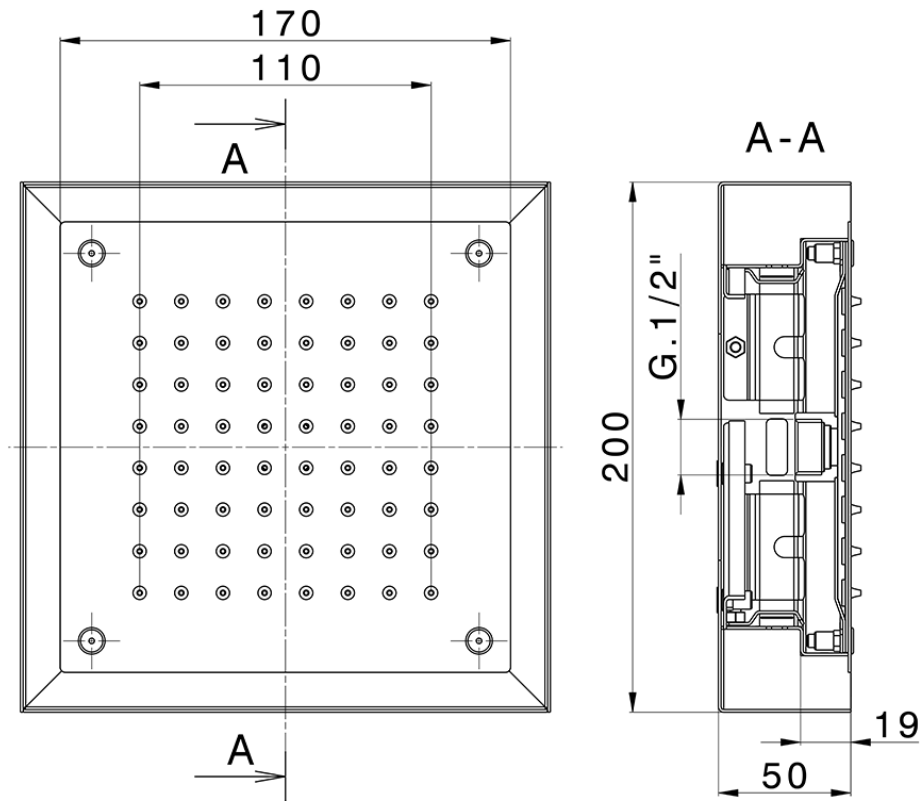

## 200x200 mm Chromotherapy Ceiling showerhead ZEN\_ZS1C0240

ZS1C0240

<https://en.huberitalia.com/200x200-mm-chromotherapy-ceiling-showerhead-zen-zs1c0240>

2026-04-08