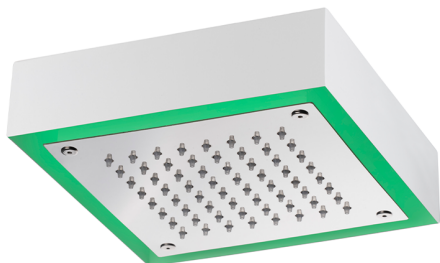

200x200 mm Chromotherapy Ceiling showerhead ZEN_ZS1C0240

MODEL **ZS1C0240**

200x200 mm Chromotherapy Ceiling showerhead, with white cover, rain, chromotherapy functions, control unit and wireless control included, Stainless Steel AISI 304

AVAILABLE FINISHINGS

-  **D1** D1 Brushed Inox
-  **40** 40 Matt Black
-  **4Q** 4Q Matt White
-  **D2** D2 Polished Inox

CHARACTERISTICS

2026-04-11