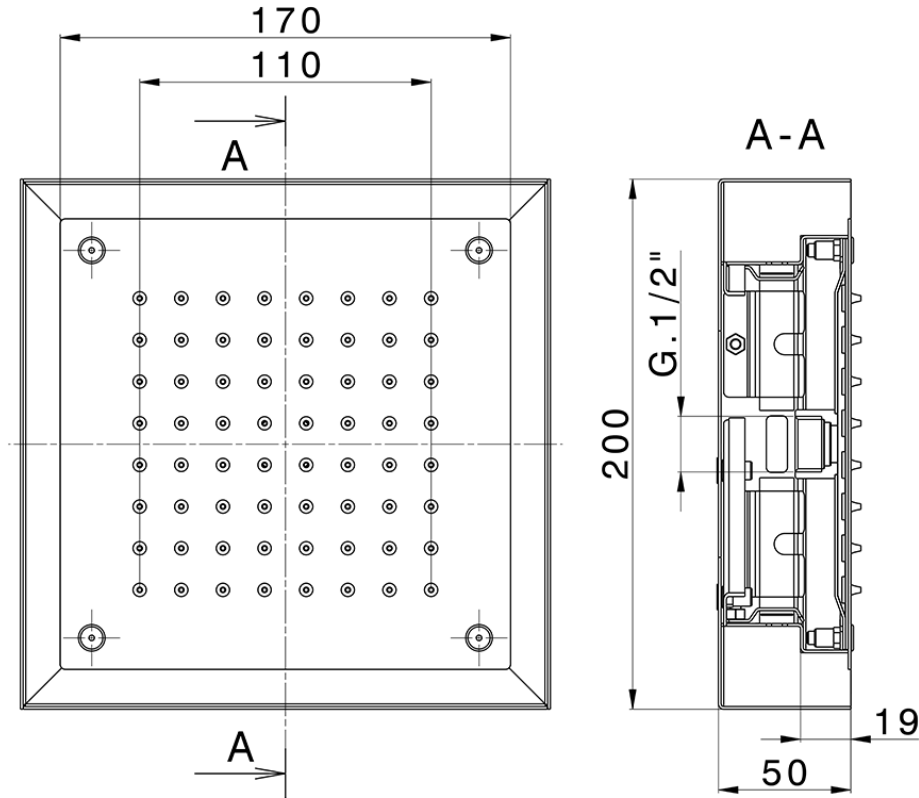

200x200 mm Chromotherapy Ceiling showerhead ZEN\_ZS1C0240

ZS1C0240

<https://en.huberitalia.com/200x200-mm-chromotherapy-ceiling-showerhead-zen-zs1c0240>

2026-06-13