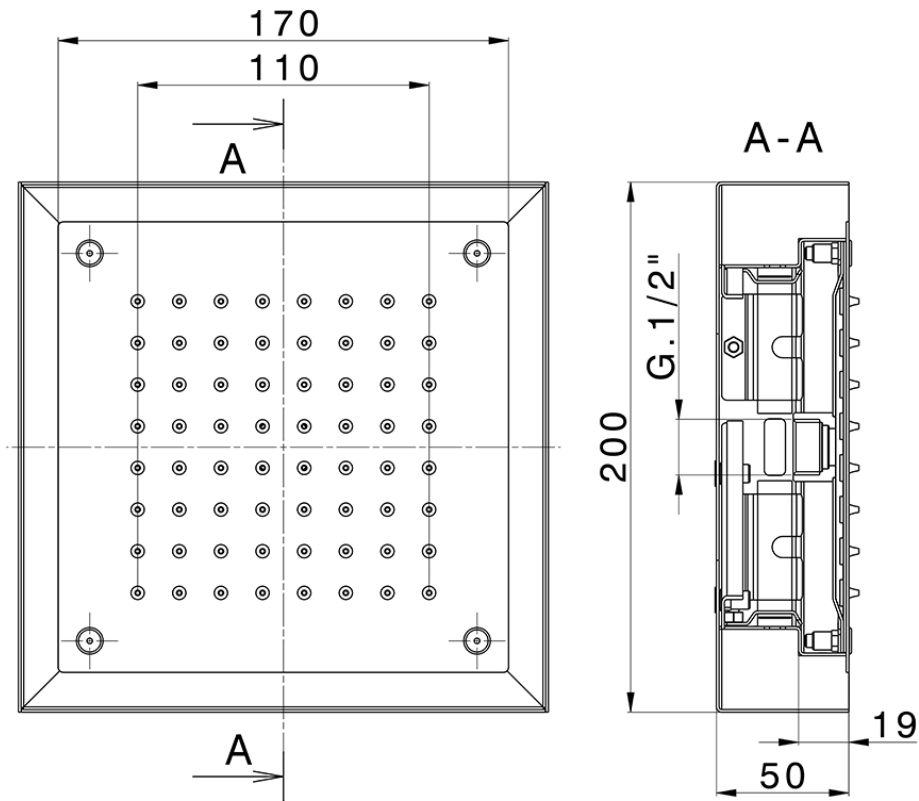

## 200x200 mm Chromotherapy Ceiling showerhead ZEN\_ZS1C0240

ZS1C0240

<https://en.huberitalia.com/200x200-mm-chromotherapy-ceiling-showerhead-zen-zs1c0240>

2026-04-06