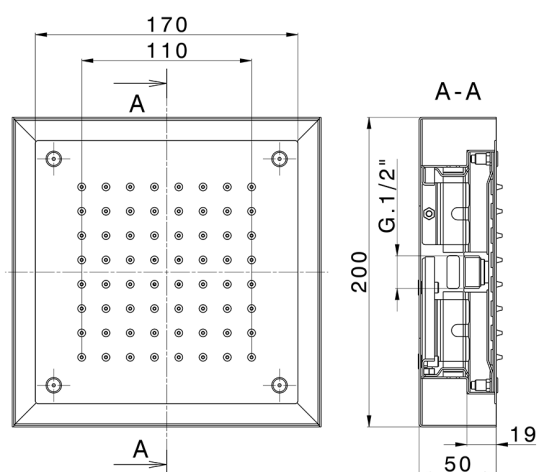

200x200 mm Chromotherapy Ceiling showerhead ZEN_ZS1C0240

MODEL **ZS1C0240**

200x200 mm Chromotherapy Ceiling showerhead, with white cover, rain, chromotherapy functions, control unit and wireless control included, Stainless Steel AISI 304