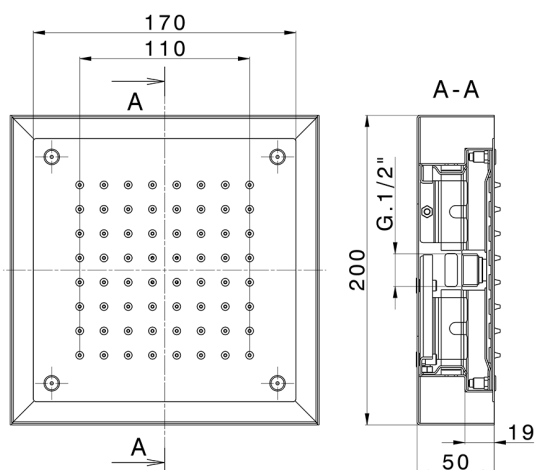

200x200 mm Chromotherapy Ceiling showerhead ZEN_ZS1C0240

MODEL **ZS1C0240**

200x200 mm Chromotherapy Ceiling showerhead, with white cover, rain, chromotherapy functions, control unit and wireless control included, Stainless Steel AISI 304