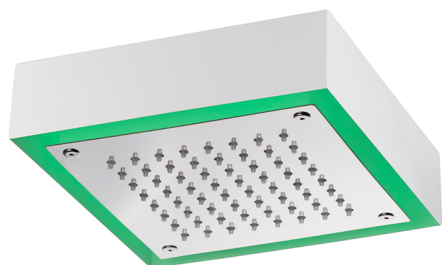

200x200 mm Chromotherapy Ceiling showerhead ZEN_ZS1C0240

MODEL **ZS1C0240**

200x200 mm Chromotherapy Ceiling showerhead, with white cover, rain, chromotherapy functions, control unit and wireless control included, Stainless Steel AISI 304

AVAILABLE FINISHINGS

-  **D1** D1 Brushed Inox
-  **40** 40 Matt Black
-  **4Q** 4Q Matt White
-  **D2** D2 Polished Inox

CHARACTERISTICS

2026-06-10