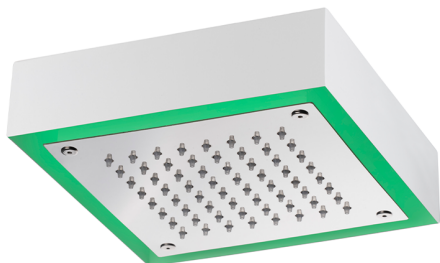

200x200 mm Chromotherapy Ceiling showerhead ZEN_ZS1C0240

MODEL **ZS1C0240**

200x200 mm Chromotherapy Ceiling showerhead, with white cover, rain, chromotherapy functions, control unit and wireless control included, Stainless Steel AISI 304

AVAILABLE FINISHINGS

-  **D1** D1 Brushed Inox
-  **40** 40 Matt Black
-  **4Q** 4Q Matt White
-  **D2** D2 Polished Inox

CHARACTERISTICS

2026-04-08