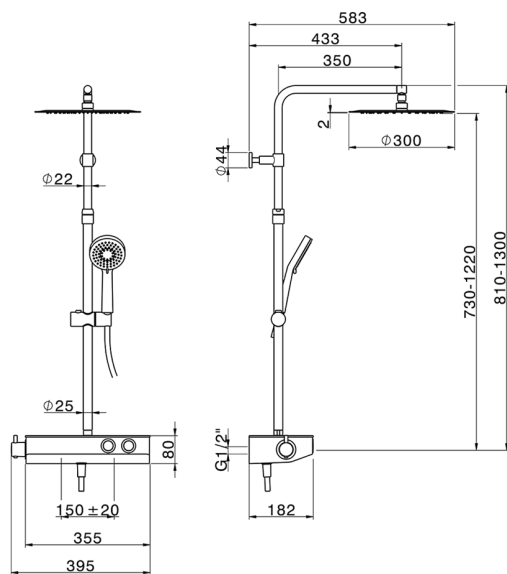

2-function Thermostatic shower set COLUMNS_TLC84010

MODEL **TLC84010**

2-function Thermostatic shower set, 2-way push-button diverter, adjustable riser column, sliding handshower holder, 100 mm ABS Lodge 3 spray handshower, 300 mm round showerhead 2 mm thick INOX, 150 cm smooth SILVERFLEX Flexible Hose

AVAILABLE FINISHINGS

CHARACTERISTICS

Cartridge Spare Parts **22.04A.AR - ZZ97279004**

Argo 2 (long filter) Thermostatic Valve

DeviaStop

The Huber Devia Stop technology allows to adjust the water flow and to direct it to the selected output point (overhead soaker, hand shower, etc).