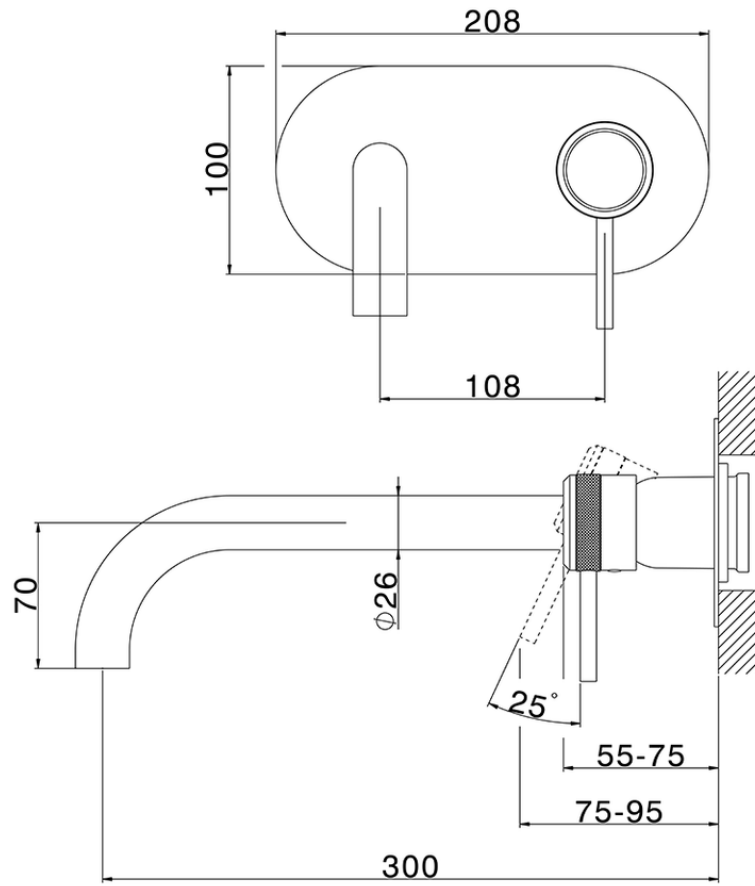

Exposed part for single lever washbasin valve CHRONOS\_CR00551C

CR00551C

<https://en.huberitalia.com/exposed-part-for-single-lever-washbasin-valve-chronos-cr00551c>

Piastra/Plate/Plaque/Platte/Placa

2-3mm: XX 56-76

10mm: XX 48-68