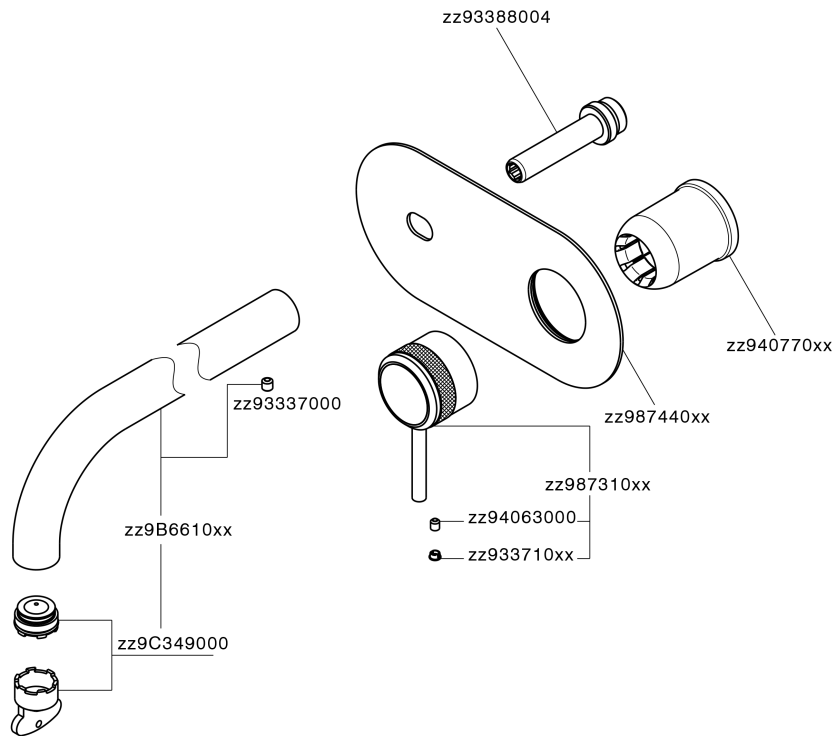

Exposed part for single lever washbasin valve CHRONOS_CR00551C

CR00551C

<https://en.huberitalia.com/exposed-part-for-single-lever-washbasin-valve-chronos-cr00551c>

Concealed single lever washbasin mixer Easy-Box CONCEALED_ZB002450

ZB002450

<https://en.huberitalia.com/concealed-single-lever-washbasin-mixer-easy-box-concealed-zb002450>

2024-12-22