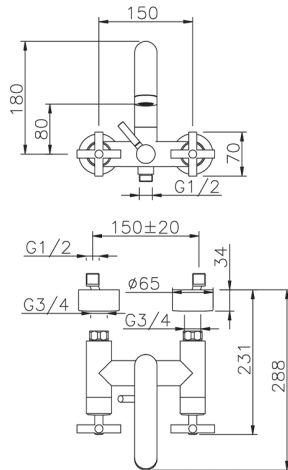

Bath mixer SUITE_SU000130

MODEL **SU000130**

Bath mixer, without shower set, 1/2" M flexible connection

AVAILABLE FINISHINGS

-  **21** 21 Chrome
-  **40** 40 Matt Black
-  **2F** 2F Brushed Nickel
-  **2W** 2W Brushed Gold