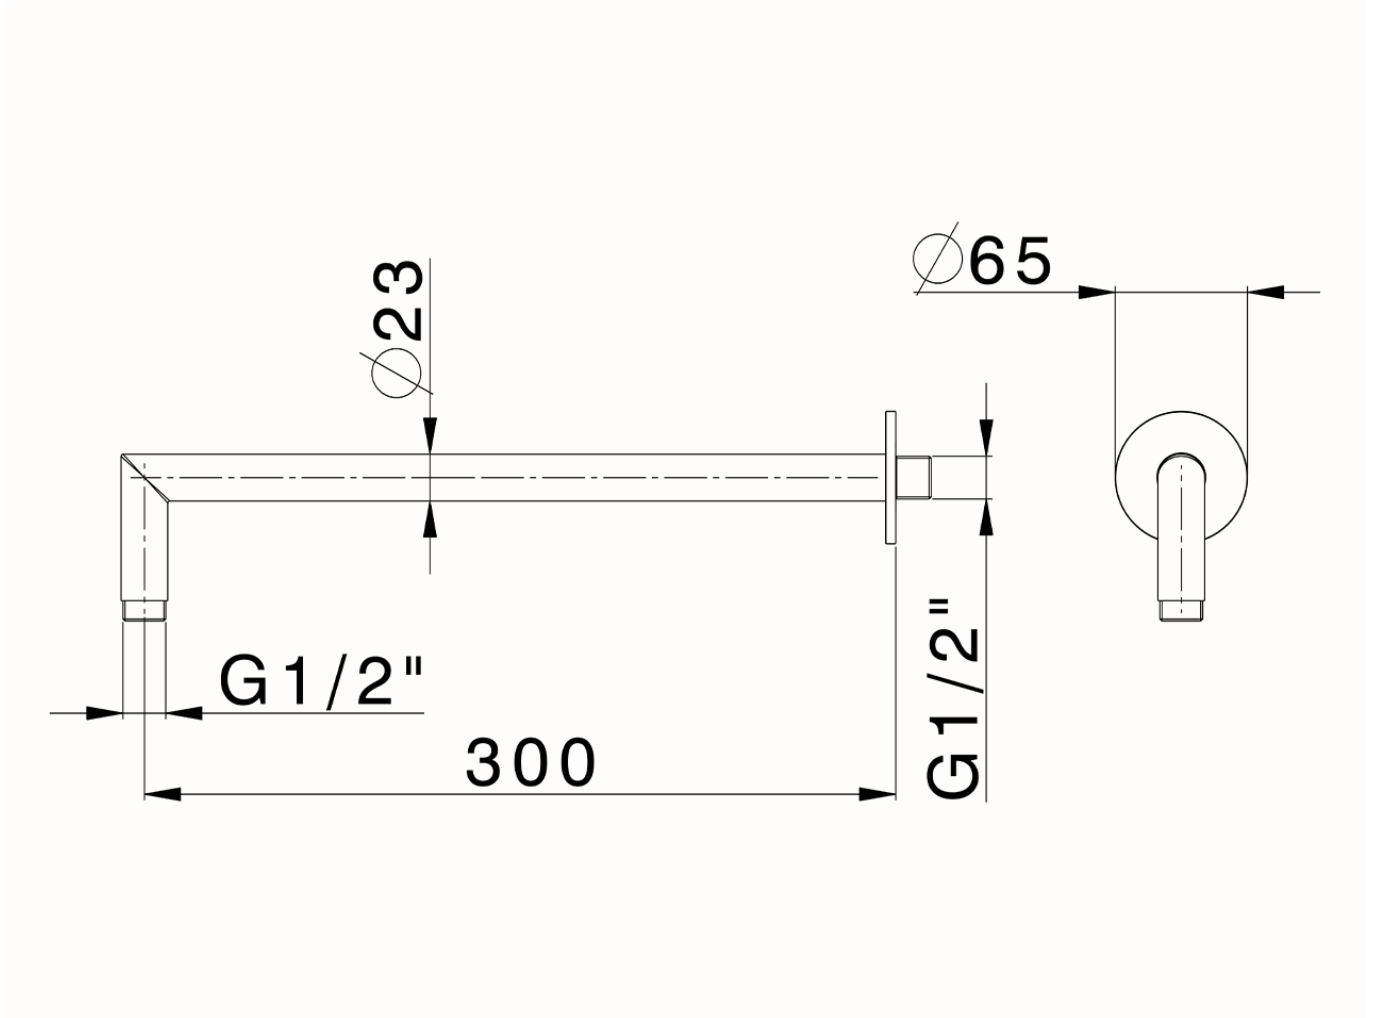

Shower arm LYNOX_SS013541

SS013541

<https://en.huberitalia.com/shower-arm-lynnox-ss013541>

2024-12-04