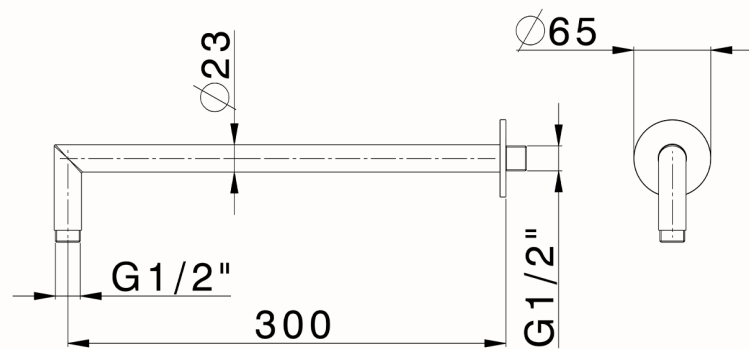

Shower arm LYNOX_SS013541

MODEL **SS013541**

Shower arm, 300 mm length, Inox AISI 316L

AVAILABLE FINISHINGS

D1 D1 Brushed Inox

CHARACTERISTICS

2024-12-04