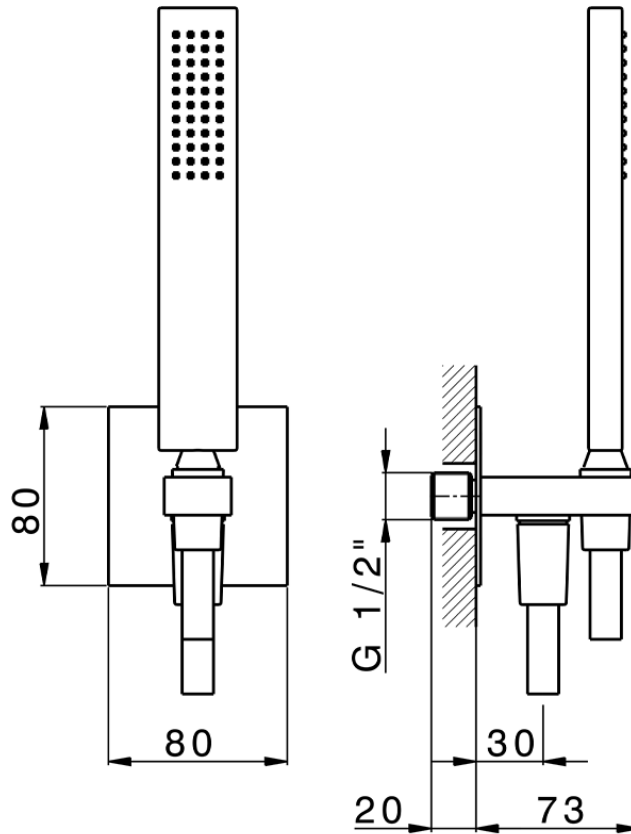

Shower set with wall elbow PUSH&SHOWER_SS0G5120

SS0G5120

<https://en.huberitalia.com/shower-set-with-wall-elbow-pushshower-ss0g5120>

2024-09-21