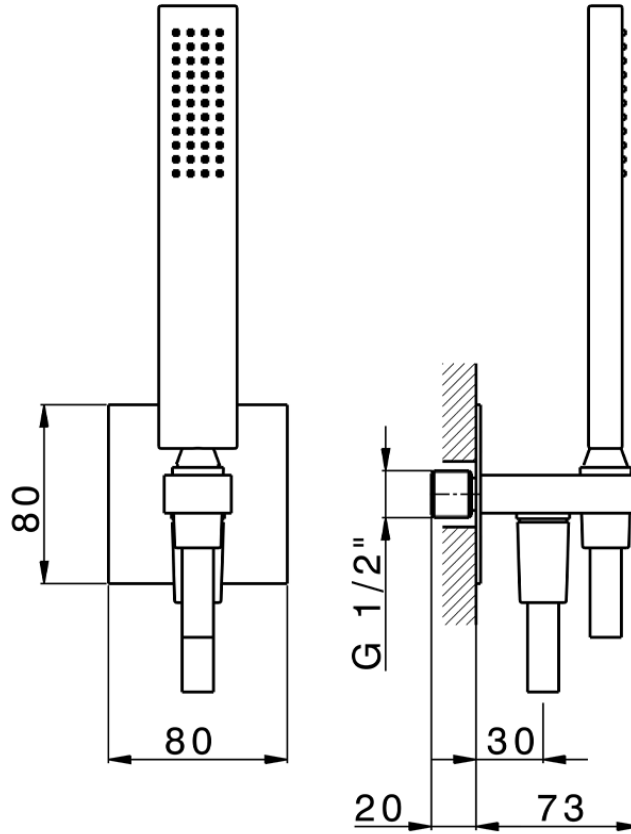

## Shower set with wall elbow PUSH&SHOWER\_SS0G5120

SS0G5120

<https://en.huberitalia.com/shower-set-with-wall-elbow-pushshower-ss0g5120>

2024-09-21