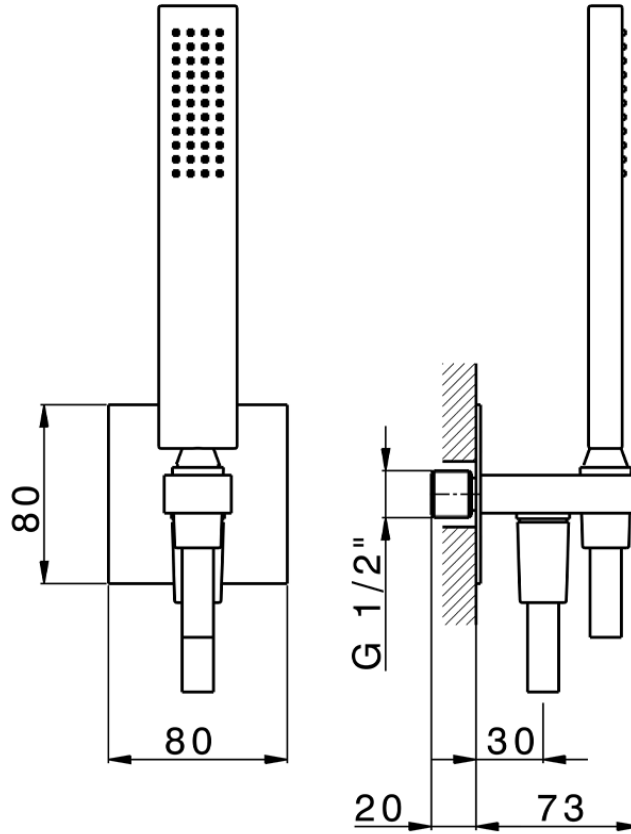

Shower set with wall elbow PUSH&SHOWER_SS0G5120

SS0G5120

<https://en.huberitalia.com/shower-set-with-wall-elbow-pushshower-ss0g5120>

2024-09-21