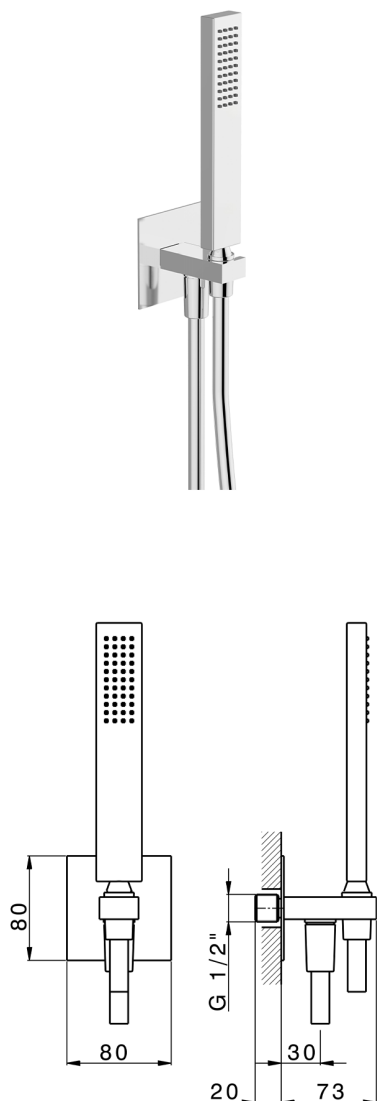

Shower set with wall elbow PUSH&SHOWER_SS0G5120

MODEL **SS0G5120**

Shower set with wall elbow, wall mounted handshower holder, 35x15mm Brass minimal one spray handshower, 80x80mm square plate, 150cm smooth SUPREME flexible hose

AVAILABLE FINISHINGS

-  **21** 21 Chrome
-  **24** 24 Gold
-  **26** 26 Old Copper
-  **2B** 2B Polished Nickel
-  **2F** 2F Brushed Nickel
-  **2W** 2W Brushed Gold
-  **3W** 3W Brushed Black Titanium
-  **5G** 5G Rose Gold
-  **40** 40 Matt Black