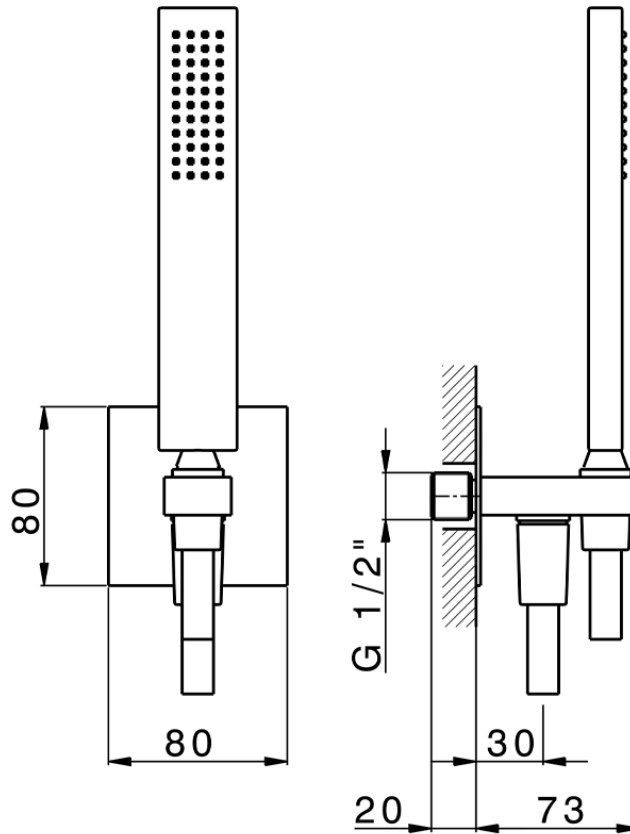

Shower set with wall elbow PUSH&SHOWER_SS0G5120

SS0G5120

<https://en.huberitalia.com/shower-set-with-wall-elbow-pushshower-ss0g5120>

2024-09-21