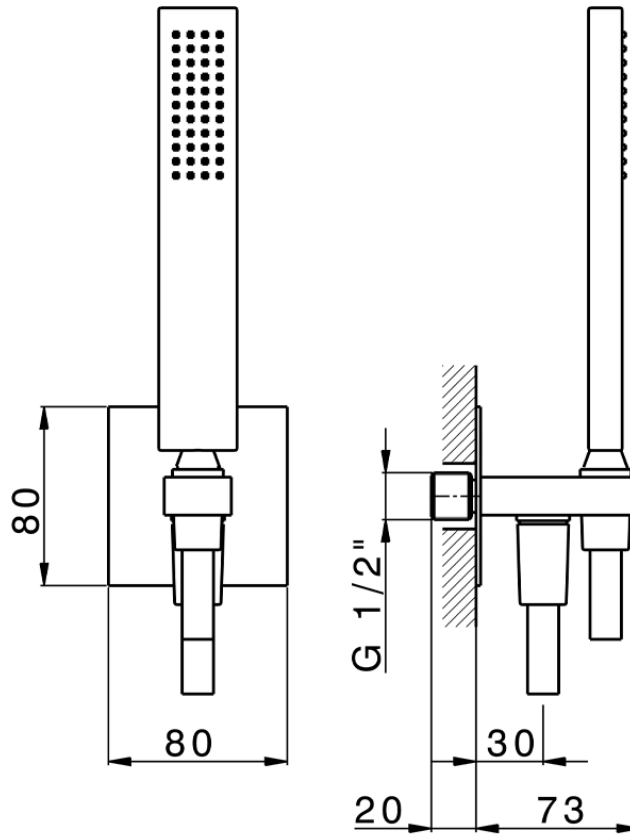

## Shower set with wall elbow PUSH&SHOWER\_SS0G5120

SS0G5120

<https://en.huberitalia.com/shower-set-with-wall-elbow-pushshower-ss0g5120>

2024-09-21