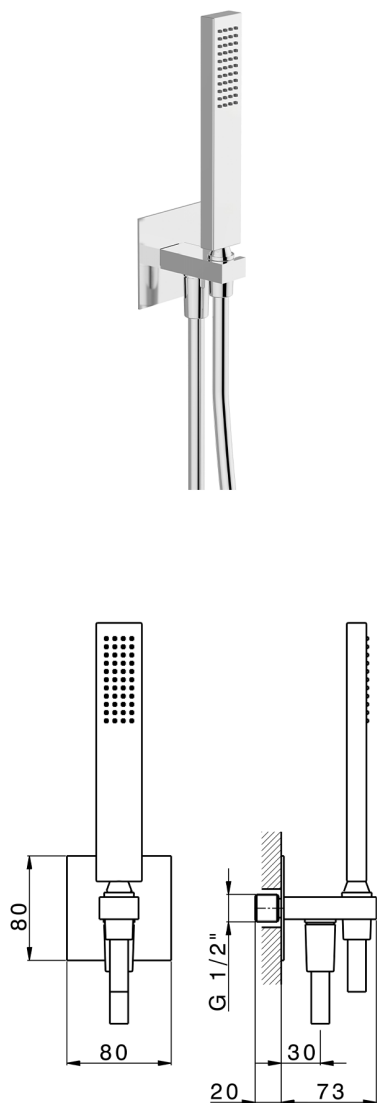

Shower set with wall elbow PUSH&SHOWER_SS0G5120

MODEL **SS0G5120**

Shower set with wall elbow, wall mounted handshower holder, 35x15mm Brass minimal one spray handshower, 80x80mm square plate, 150cm smooth SUPREME flexible hose

AVAILABLE FINISHINGS

-  **21** 21 Chrome
-  **24** 24 Gold
-  **26** 26 Old Copper
-  **2B** 2B Polished Nickel
-  **2F** 2F Brushed Nickel
-  **2W** 2W Brushed Gold
-  **3W** 3W Brushed Black Titanium
-  **5G** 5G Rose Gold
-  **40** 40 Matt Black