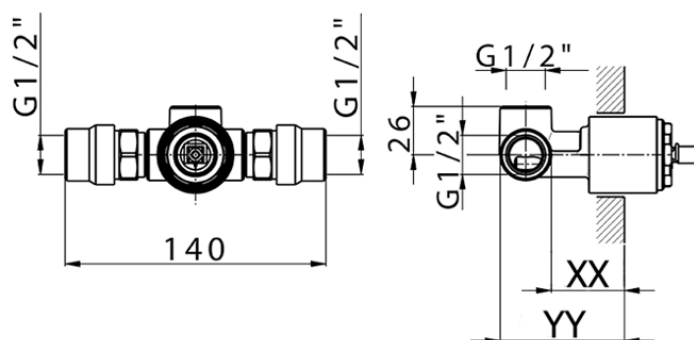

Exposed part for concealed S.L. shower valve NUOVA KIRUNA_K2003000

K2003000

<https://en.huberitalia.com/exposed-part-for-concealed-s-l-shower-valve-nuova-kiruna-k2003000>

Piastra/Plate/Plaque/Platte/Placa

2-3mm: XX 27-47 YY 54-74

10mm: XX 16-40 YY 43-68

ZB005301

<https://en.huberitalia.com/concealed-single-lever-shower-mixer-concealed-zb005301>

Piastra/Plate/Plaque/Platte/Placa

2-3mm: XX 27-47 YY 54-74

10mm: XX 16-40 YY 43-68

ZB005300

<https://en.huberitalia.com/concealed-single-lever-shower-valve-concealed-zb005300>

2024-11-15