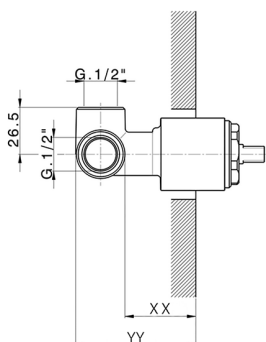

Concealed single lever shower mixer CONCEALED_ZB005301

MODEL **ZB005301**

Concealed single lever shower mixer, 1/2" concealed shower, without trim kit, with noise reducers

AVAILABLE FINISHINGS

CHARACTERISTICS

Installation	Concealed
Cartridge Spare Parts	ZZ94035000
35 mm Cartridge	
Concealed	1

Piastra/Plate/Plaque/Platte/Placa
 2-3mm: XX 27-47 YY 54-74
 10mm: XX 16-40 YY 43-68

Concealed single lever shower valve CONCEALED_ZB005300

MODEL **ZB005300**

Concealed single lever shower valve, 1/2" Concealed shower mixer, without trim kit

AVAILABLE FINISHINGS

 **04** 04 Without finishing

CHARACTERISTICS

Installation	Concealed
Cartridge Spare Parts	ZZ94035000
35 mm Cartridge	
Concealed	1

Piastra/Plate/Plaque/Platte/Placa
 2-3mm: XX 27-47 YY 54-74
 10mm: XX 16-40 YY 43-68

2024-11-15