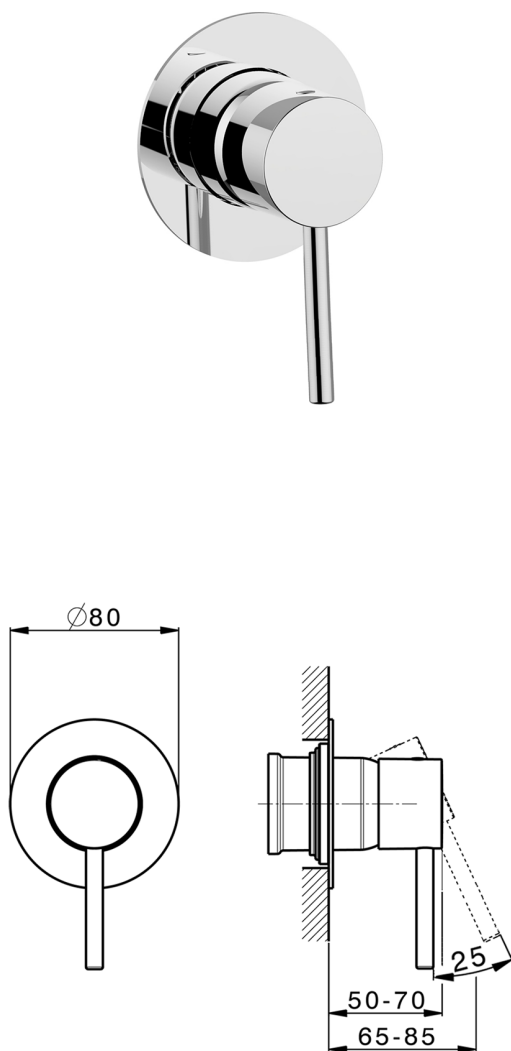

Exposed part for concealed S.L. shower valve NUOVA KIRUNA_K2003000

MODEL **K2003000**

Exposed part for concealed S.L. shower valve, without concealed part, for item ZB005300-ZB005301

AVAILABLE FINISHINGS

-  **21** 21 Chrome
-  **26** 26 Old Copper
-  **2F** 2F Brushed Nickel
-  **2W** 2W Brushed Gold
-  **40** 40 Matt Black
-  **4Q** 4Q Matt White

CHARACTERISTICS

Installation **Concealed**
 Required concealed parts **ZB005301**
ZB005300

Concealed single lever shower mixer CONCEALED_ZB005301

MODEL **ZB005301**

Concealed single lever shower mixer, 1/2" concealed shower, without trim kit, with noise reducers

AVAILABLE FINISHINGS

CHARACTERISTICS

Installation	Concealed
Cartridge Spare Parts	ZZ94035000
35 mm Cartridge	
Concealed	1

Piastra/Plate/Plaque/Platte/Placa
 2-3mm: XX 27-47 YY 54-74
 10mm: XX 16-40 YY 43-68

Concealed single lever shower valve CONCEALED_ZB005300