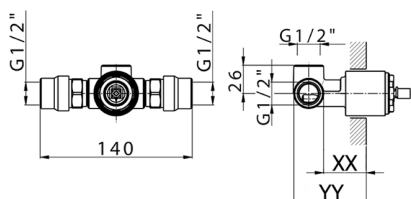

Concealed single lever shower mixer CONCEALED_ZB005301

MODEL **ZB005301**

Concealed single lever shower mixer, 1/2" concealed shower, without trim kit, with noise reducers

AVAILABLE FINISHINGS

CHARACTERISTICS

Installation	Concealed
Cartridge Spare Parts	ZZ94035000
35 mm Cartridge	
Concealed	1

Piastra/Plate/Plaque/Platte/Placa
 2-3mm: XX 27-47 YY 54-74
 10mm: XX 16-40 YY 43-68

Concealed single lever shower valve CONCEALED_ZB005300

MODEL **ZB005300**

Concealed single lever shower valve, 1/2" Concealed shower mixer, without trim kit

AVAILABLE FINISHINGS

 **04** 04 Without finishing

CHARACTERISTICS

Installation	Concealed
Cartridge Spare Parts	ZZ94035000
35 mm Cartridge	
Concealed	1

Piastra/Plate/Plaque/Platte/Placa
 2-3mm: XX 27-47 YY 54-74
 10mm: XX 16-40 YY 43-68

2024-11-15