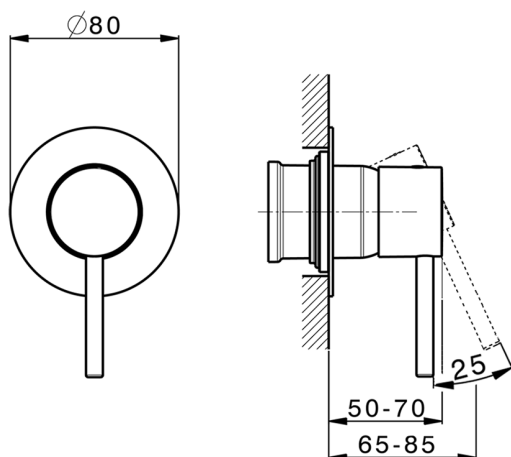

Exposed part for concealed S.L. shower valve NUOVA KIRUNA_K2003000

MODEL **K2003000**

Exposed part for concealed S.L. shower valve, without concealed part, for item ZB005300-ZB005301

AVAILABLE FINISHINGS

ZB005300

Concealed single lever shower mixer CONCEALED_ZB005301

MODEL **ZB005301**

Concealed single lever shower mixer, 1/2" concealed shower, without trim kit, with noise reducers

AVAILABLE FINISHINGS

04 04 Without finishing

CHARACTERISTICS

Installation	Concealed
Cartridge Spare Parts	ZZ94035000
35 mm Cartridge	
Concealed	1

Piastra/Plate/Plaque/Platte/Placa
 2-3mm: XX 27-47 YY 54-74
 10mm: XX 16-40 YY 43-68

Concealed single lever shower valve CONCEALED_ZB005300

Piastra/Plate/Plaque/Platte/Placa
 2-3mm: XX 27-47 YY 54-74
 10mm: XX 16-40 YY 43-68

2024-11-15