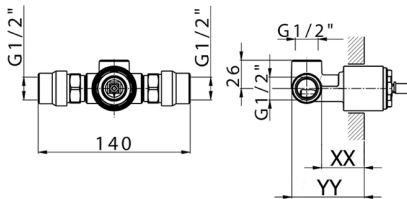

ZB005300

Concealed single lever shower mixer CONCEALED_ZB005301

MODEL **ZB005301**

Concealed single lever shower mixer, 1/2" concealed shower, without trim kit, with noise reducers

AVAILABLE FINISHINGS

04 04 Without finishing

CHARACTERISTICS

Installation	Concealed
Cartridge Spare Parts	ZZ94035000
35 mm Cartridge	
Concealed	1

Piastra/Plate/Plaque/Platte/Placa
 2-3mm: XX 27-47 YY 54-74
 10mm: XX 16-40 YY 43-68

Concealed single lever shower valve CONCEALED_ZB005300

MODEL **ZB005300**

Concealed single lever shower valve, 1/2" Concealed shower mixer, without trim kit

AVAILABLE FINISHINGS

04 04 Without finishing

CHARACTERISTICS

Installation	Concealed
Cartridge Spare Parts	ZZ94035000
35 mm Cartridge	
Concealed	1

Piastra/Plate/Plaque/Platte/Placa
 2-3mm: XX 27-47 YY 54-74
 10mm: XX 16-40 YY 43-68

2024-11-15