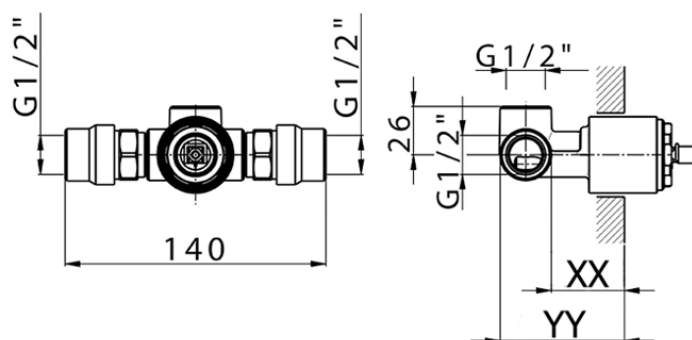

Exposed part for concealed S.L. shower valve NUOVA KIRUNA_K2003000

K2003000

<https://en.huberitalia.com/exposed-part-for-concealed-s-l-shower-valve-nuova-kiruna-k2003000>

Piastra/Plate/Plaque/Platte/Placa

2-3mm: XX 27-47 YY 54-74

10mm: XX 16-40 YY 43-68

ZB005301

<https://en.huberitalia.com/concealed-single-lever-shower-mixer-concealed-zb005301>

Piastra/Plate/Plaque/Platte/Placa

2-3mm: XX 27-47 YY 54-74

10mm: XX 16-40 YY 43-68

ZB005300

<https://en.huberitalia.com/concealed-single-lever-shower-valve-concealed-zb005300>

2024-11-15