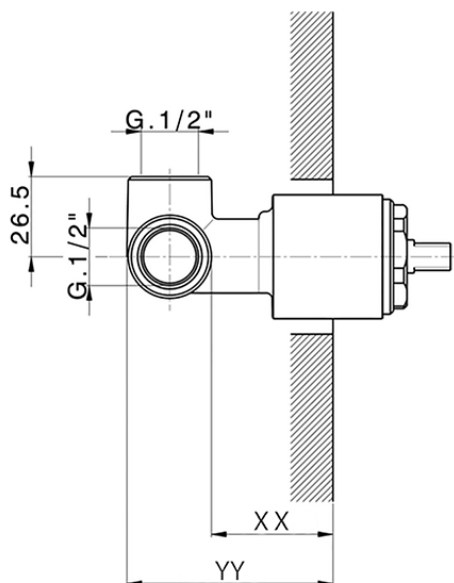

Exposed part for concealed S.L. shower valve NUOVA KIRUNA_K2003000

K2003000

<https://en.huberitalia.com/exposed-part-for-concealed-s-l-shower-valve-nuova-kiruna-k2003000>

Piastra/Plate/Plaque/Platte/Placa

2-3mm: XX 27-47 YY 54-74

10mm: XX 16-40 YY 43-68

ZB005301

<https://en.huberitalia.com/concealed-single-lever-shower-mixer-concealed-zb005301>

Piastra/Plate/Plaque/Platte/Placa

2-3mm: XX 27-47 YY 54-74

10mm: XX 16-40 YY 43-68

ZB005300

<https://en.huberitalia.com/concealed-single-lever-shower-valve-concealed-zb005300>

2024-11-15