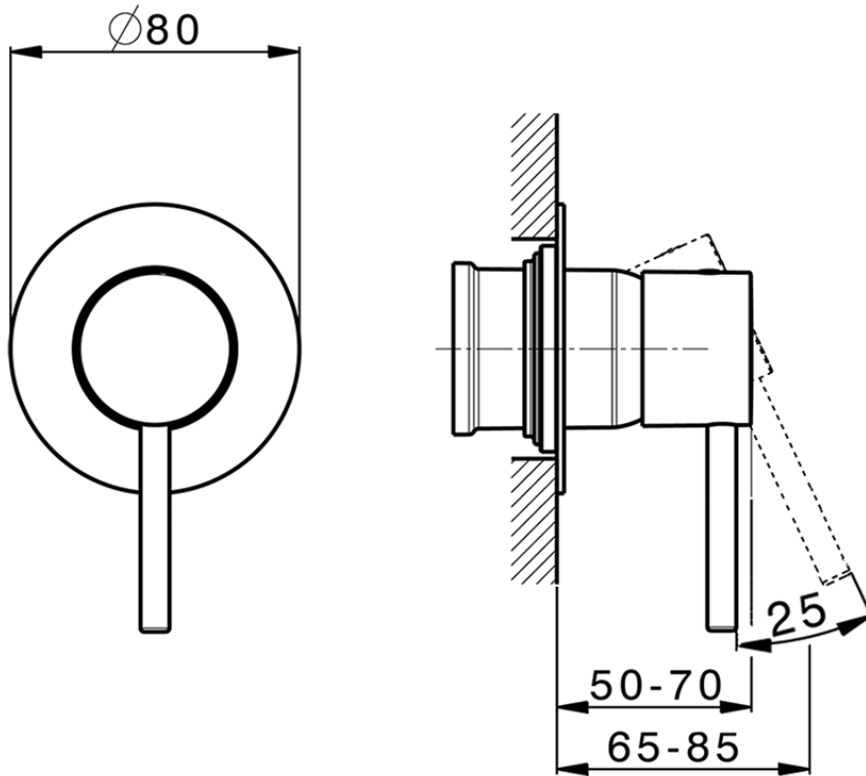

Exposed part for concealed S.L. shower valve NUOVA KIRUNA_K2003000

K2003000

<https://en.huberitalia.com/exposed-part-for-concealed-s-l-shower-valve-nuova-kiruna-k2003000>

Piastra/Plate/Plaque/Platte/Placa

2-3mm: XX 27-47 YY 54-74

10mm: XX 16-40 YY 43-68

ZB005301

<https://en.huberitalia.com/concealed-single-lever-shower-mixer-concealed-zb005301>

Piastra/Plate/Plaque/Platte/Placa

2-3mm: XX 27-47 YY 54-74

10mm: XX 16-40 YY 43-68

ZB005300

<https://en.huberitalia.com/concealed-single-lever-shower-valve-concealed-zb005300>

2024-11-15