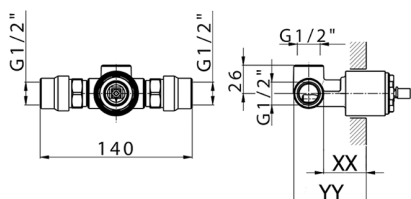

## Concealed single lever shower mixer CONCEALED\_ZB005301

MODEL **ZB005301**

Concealed single lever shower mixer, 1/2" concealed shower, without trim kit, with noise reducers

AVAILABLE FINISHINGS

**04** 04 Without finishing

CHARACTERISTICS

Installation	<b>Concealed</b>
Cartridge Spare Parts	<b>ZZ94035000</b>
<b>35 mm Cartridge</b>	
Concealed	<b>1</b>

Piastra/Plate/Plaque/Platte/Placa  
 2-3mm: XX 27-47 YY 54-74  
 10mm: XX 16-40 YY 43-68

## Concealed single lever shower valve CONCEALED\_ZB005300

MODEL **ZB005300**

Concealed single lever shower valve, 1/2" Concealed shower mixer, without trim kit

AVAILABLE FINISHINGS

CHARACTERISTICS

Installation	<b>Concealed</b>
Cartridge Spare Parts	<b>ZZ94035000</b>
<b>35 mm Cartridge</b>	
Concealed	<b>1</b>

Piastra/Plate/Plaque/Platte/Placa  
 2-3mm: XX 27-47 YY 54-74  
 10mm: XX 16-40 YY 43-68

2024-11-15