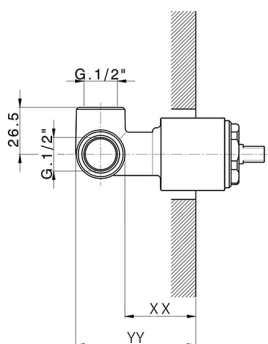

## Concealed single lever shower mixer CONCEALED\_ZB005301

MODEL **ZB005301**

Concealed single lever shower mixer, 1/2" concealed shower, without trim kit, with noise reducers

AVAILABLE FINISHINGS

**04** 04 Without finishing

CHARACTERISTICS

Installation	<b>Concealed</b>
Cartridge Spare Parts	<b>ZZ94035000</b>
<b>35 mm Cartridge</b>	
Concealed	<b>1</b>

Piastra/Plate/Plaque/Platte/Placa  
 2-3mm: XX 27-47 YY 54-74  
 10mm: XX 16-40 YY 43-68

## Concealed single lever shower valve CONCEALED\_ZB005300

MODEL **ZB005300**

Concealed single lever shower valve, 1/2" Concealed shower mixer, without trim kit

AVAILABLE FINISHINGS

CHARACTERISTICS

Installation	<b>Concealed</b>
Cartridge Spare Parts	<b>ZZ94035000</b>
<b>35 mm Cartridge</b>	
Concealed	<b>1</b>

Piastra/Plate/Plaque/Platte/Placa  
 2-3mm: XX 27-47 YY 54-74  
 10mm: XX 16-40 YY 43-68

2024-11-15