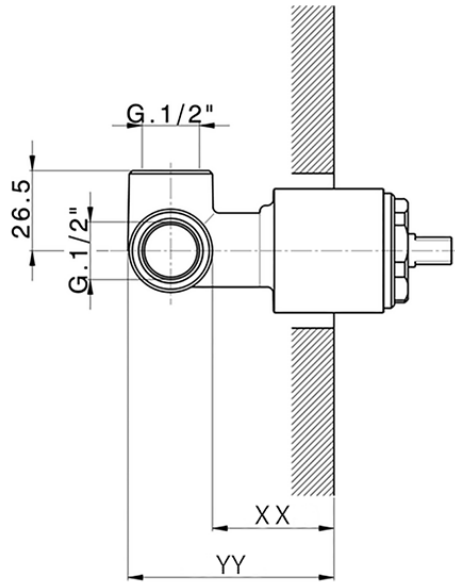

Exposed part for concealed S.L. shower valve NUOVA KIRUNA_K2003000

K2003000

<https://en.huberitalia.com/exposed-part-for-concealed-s-l-shower-valve-nuova-kiruna-k2003000>

Piastra/Plate/Plaque/Platte/Placa
 2-3mm: XX 27-47 YY 54-74
 10mm: XX 16-40 YY 43-68

ZB005301

<https://en.huberitalia.com/concealed-single-lever-shower-mixer-concealed-zb005301>

Piastra/Plate/Plaque/Platte/Placa

2-3mm: XX 27-47 YY 54-74

10mm: XX 16-40 YY 43-68

ZB005300

<https://en.huberitalia.com/concealed-single-lever-shower-valve-concealed-zb005300>