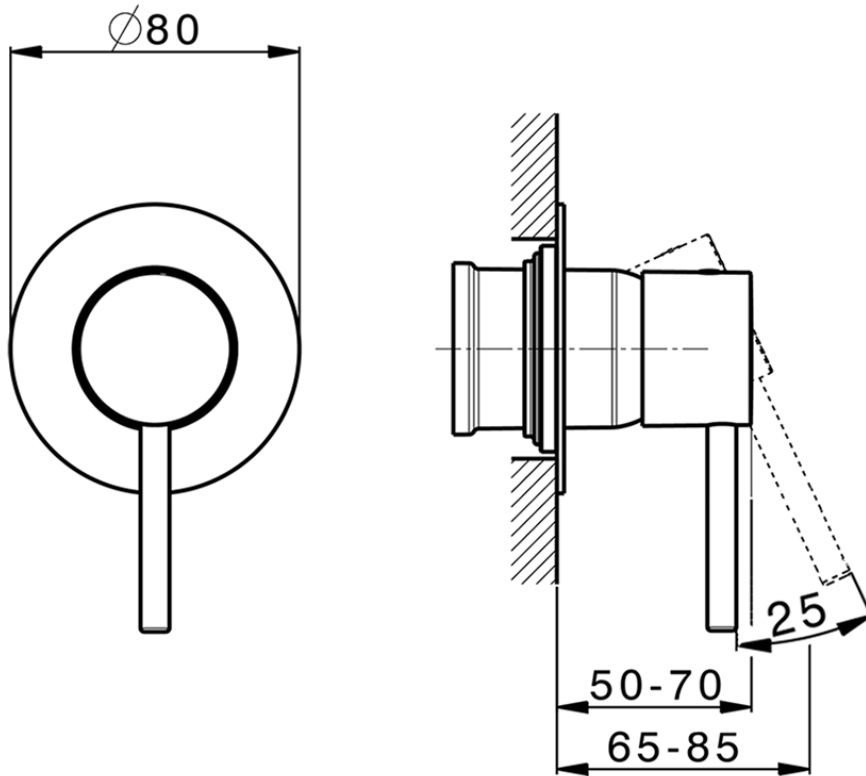

Exposed part for concealed S.L. shower valve NUOVA KIRUNA_K2003000

K2003000

<https://en.huberitalia.com/exposed-part-for-concealed-s-l-shower-valve-nuova-kiruna-k2003000>

Piastra/Plate/Plaque/Platte/Placa
 2-3mm: XX 27-47 YY 54-74
 10mm: XX 16-40 YY 43-68

ZB005301

<https://en.huberitalia.com/concealed-single-lever-shower-mixer-concealed-zb005301>

Piastra/Plate/Plaque/Platte/Placa

2-3mm: XX 27-47 YY 54-74

10mm: XX 16-40 YY 43-68

ZB005300

<https://en.huberitalia.com/concealed-single-lever-shower-valve-concealed-zb005300>