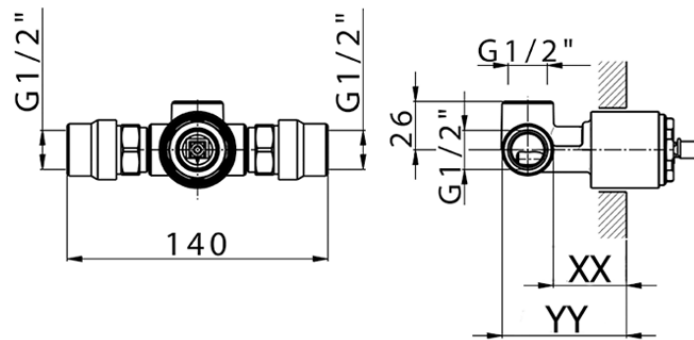

Exposed part for concealed S.L. shower valve NUOVA KIRUNA_K2003000

K2003000

<https://en.huberitalia.com/exposed-part-for-concealed-s-l-shower-valve-nuova-kiruna-k2003000>

Piastra/Plate/Plaque/Platte/Placa
 2-3mm: XX 27-47 YY 54-74
 10mm: XX 16-40 YY 43-68

ZB005301

<https://en.huberitalia.com/concealed-single-lever-shower-mixer-concealed-zb005301>

Piastra/Plate/Plaque/Platte/Placa

2-3mm: XX 27-47 YY 54-74

10mm: XX 16-40 YY 43-68

ZB005300

<https://en.huberitalia.com/concealed-single-lever-shower-valve-concealed-zb005300>