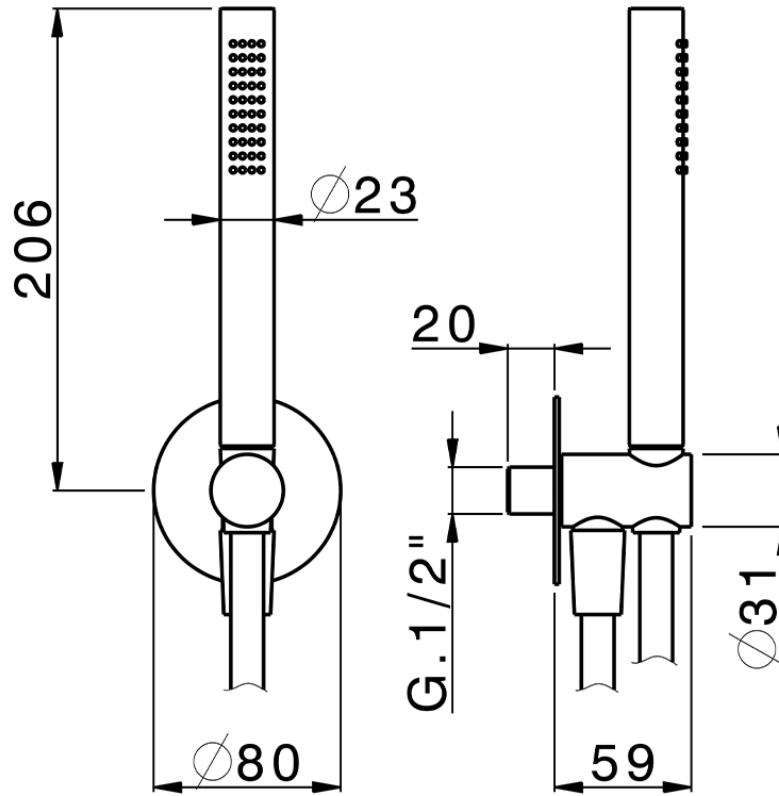

Shower set with wall elbow PUSH&SHOWER_SS0G5100

SS0G5100

<https://en.huberitalia.com/shower-set-with-wall-elbow-pushshower-ss0g5100>

2024-11-12