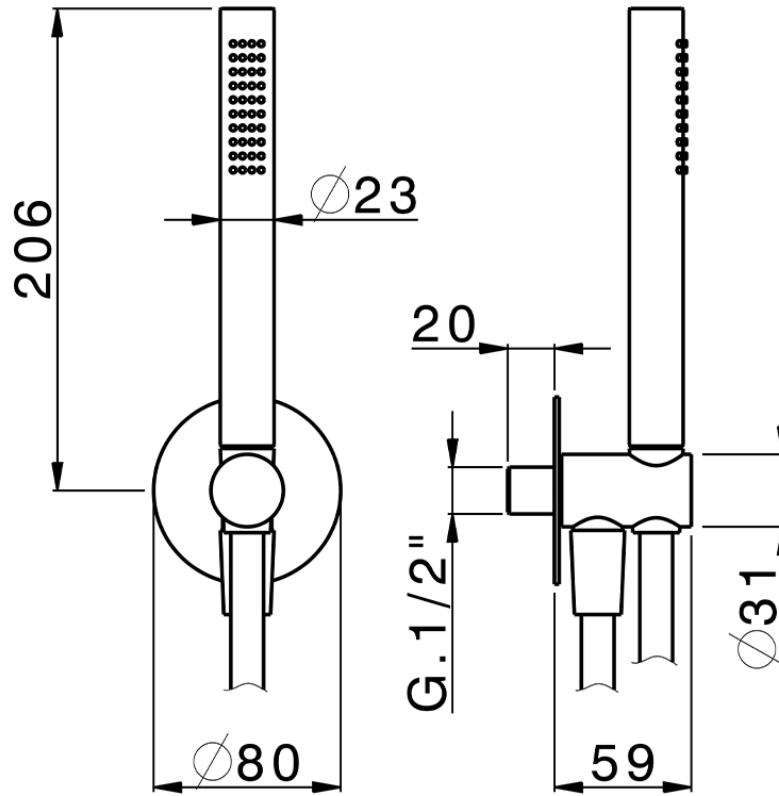

## Shower set with wall elbow PUSH&SHOWER\_SS0G5100

SS0G5100

<https://en.huberitalia.com/shower-set-with-wall-elbow-pushshower-ss0g5100>

2024-11-12