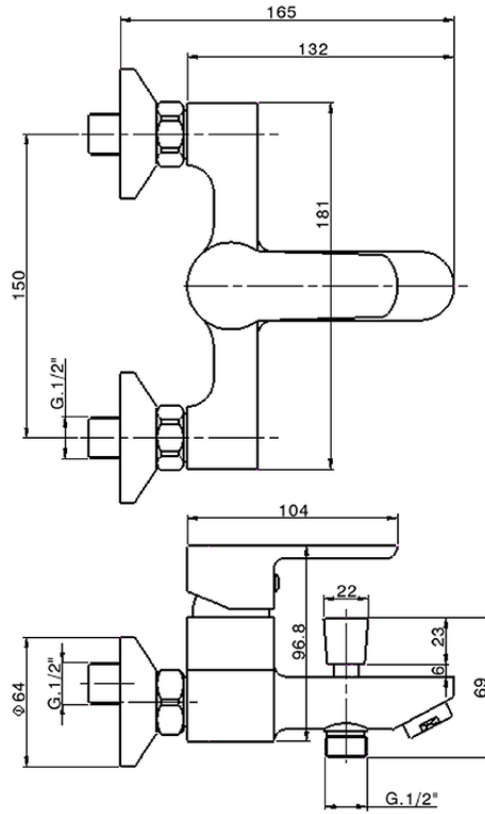

Single lever bath mixer SATURNO_SN000134

SN000134

<https://en.huberitalia.com/single-lever-bath-mixer-saturno-sn000134>

2024-12-22