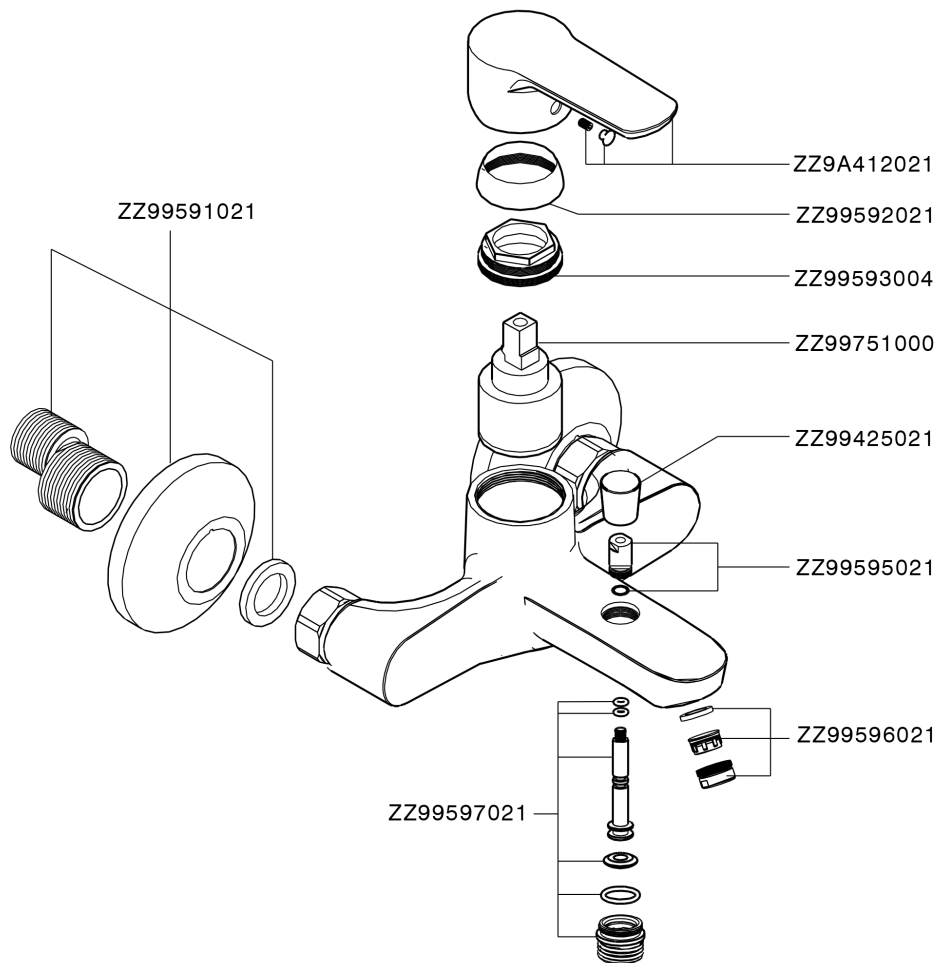

Single lever bath mixer SATURNO_SN000134

SN000134

<https://en.huberitalia.com/single-lever-bath-mixer-saturno-sn000134>

2024-12-22