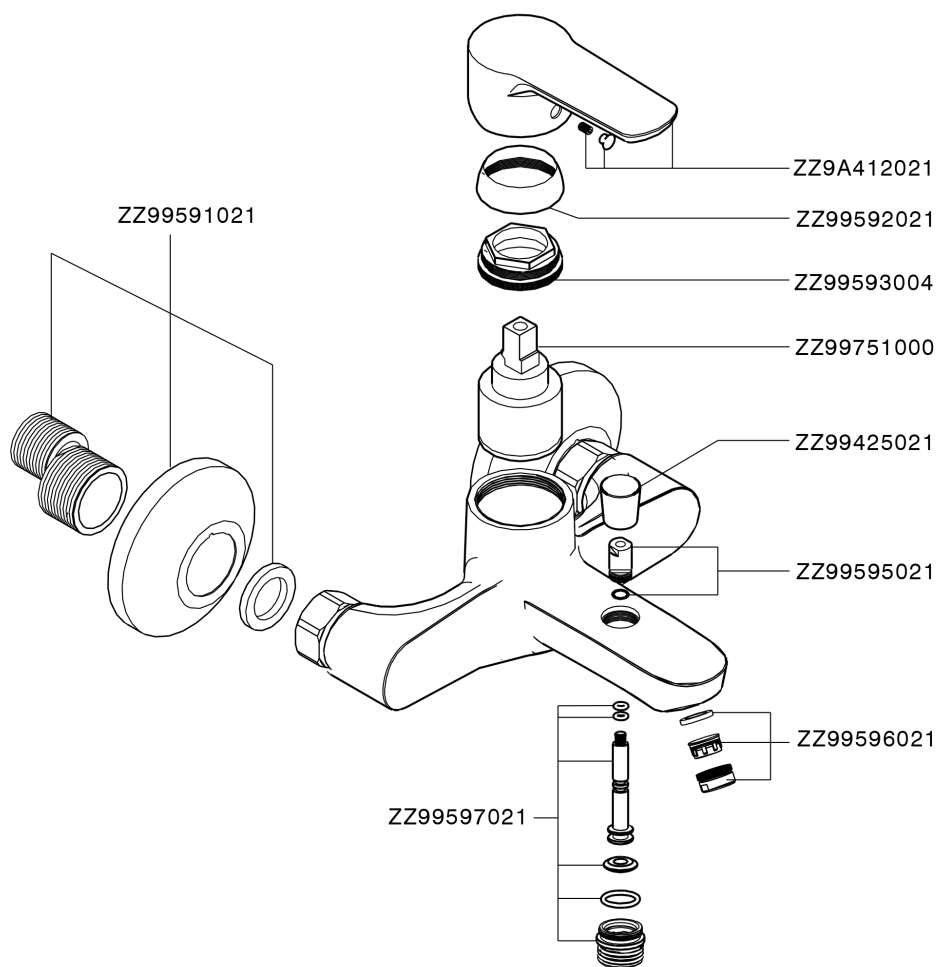

## Single lever bath mixer SATURNO\_SN000134

MODEL **SN000134**

Single lever bath mixer, without shower set, 1/2" M flexible connection

AVAILABLE FINISHINGS

CHARACTERISTICS

Cartridge Spare Parts **ZZ96779000**

**35 mm Cartridge**

## Single lever bath mixer SATURNO\_SN000134

SN000134

<https://en.huberitalia.com/single-lever-bath-mixer-saturno-sn000134>

2024-12-22