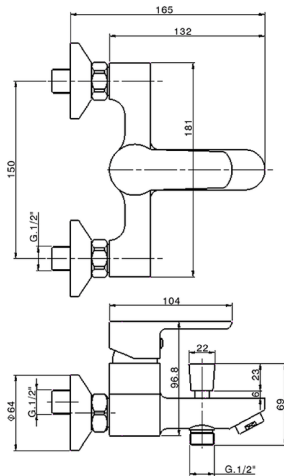

## Single lever bath mixer SATURNO\_SN000134

MODEL **SN000134**

Single lever bath mixer, without shower set, 1/2" M flexible connection

AVAILABLE FINISHINGS

CHARACTERISTICS

Cartridge Spare Parts **ZZ96779000**

**35 mm Cartridge**

## Single lever bath mixer SATURNO\_SN000134

SN000134

<https://en.huberitalia.com/single-lever-bath-mixer-saturno-sn000134>

2024-12-22