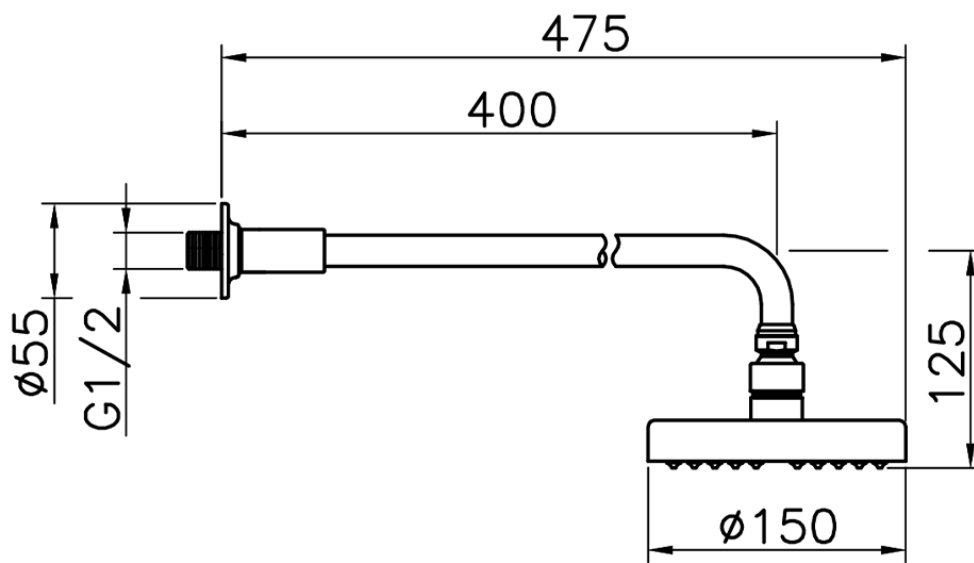

Shower arm with Suite showerhead SHOWER_614.06H.

614.06H.

<https://en.huberitalia.com/shower-arm-with-suite-showerhead-shower-614-06h>

2024-11-15