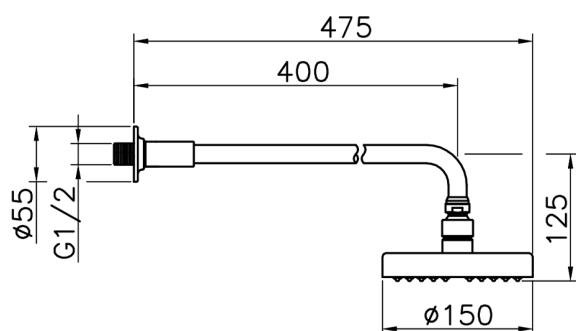

Shower arm with Suite showerhead SHOWER_614.06H.

MODEL **614.06H.**

Shower arm with showerhead, 150 mm ABS Round Head Shower, 400 mm Shower Arm

AVAILABLE FINISHINGS

CHARACTERISTICS

2024-11-15